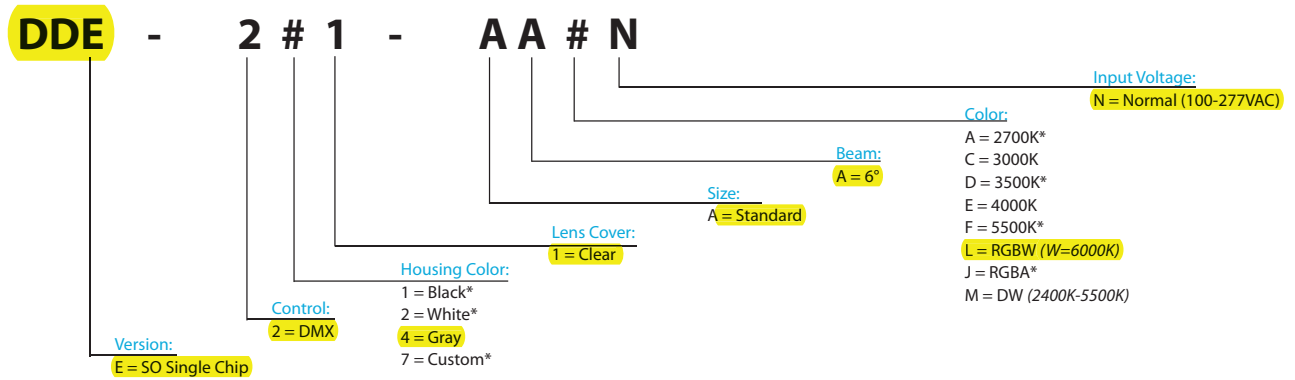

Specifications

Color Temperature	RGBW, RGBA, 2700K, 3000K, 3500K, 4000K, 5500K, DW (2400K-5500K)
Beam Angle	6° (standard), 20°, 40°, 60°, 10° x 60° spread lens options
Total Lumens	7,769 at 5500K, 6° / 4656 at RGBW, 6°
Center Beam Candela	344,366 at 5500K, 6° / 148,001 at RGBW, 6°
Control	DMX-512, 4 channels (color), 3 Channels (DW), or 1 Channel (white)
Max Fixtures in Series	32, via DMX-512
Effective Projected Area	Front: 0.72, Side 0.74 (includes drag coefficient)
Power Consumption	157W at steady state
Operating Voltage	100-277VAC, 50/60Hz
Lumen Maintenance	L70 @ 120,000 Hours (25° C)
Finish	Gray (Standard), White or Black (Optional)
Housing Material	Die Cast Aluminum, Optional Marine Environment Coating Available
Operating Temperature	-40° F to 122° F (-40° C to 50° C)
IP Rating	IP66, Wet Location
Fixture Connectors	Attached 5' (1.5m) IP 66 AC Power + Signal Cable
Warranty	5 Year Limited Warranty
Weight	26.4 lbs (12 kg)
Dimensions	9.13" ø x W 8.39" x H 14.13" (232mm ø x W 213mm x H 359mm)

Certifications

Order Codes

* Indicates Special Order

Related Components

Half Snoot

Gray: DDSOHSG
Black: DDSOHSB
White: DDSOHSW

Includes four M4 mounting screws

Full Snoot