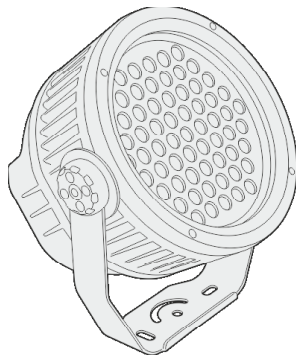

Dyna Drum SO™

ACCLAIM LIGHTING

WU - DDE747-DDE241 AALN -
DYNADRM SORGBWW 6000K 6
DEGREE

aria™
WIRELESS DMX

Client:

Project:

Type:

Order Code:

Quantity:

The **Dyna Drum SO** is a high output, outdoor rated, LED flood fixture. It features an adjustable yoke, on-board digital display, a 100-277VAC internal power supply, and a built in receiver for the Aria wireless DMX system. It is ideal for facade lighting applications, and as an area flood light.

Specifications

Color Temperature	RGBW, RGBA, 2700K, 3000K, 3500K, 4000K, 5500K, DW (2400K-5500K)
Beam Angle	6° (standard), 20°, 40°, 60°, 10° x 60° spread lens options
Total Lumens	7,769 at 5500K, 6° / 4656 at RGBW, 6°
Center Beam Candela	344,366 at 5500K, 6° / 148,001 at RGBW, 6°
Control	DMX-512, 4 channels (color), 3 Channels (DW), or 1 Channel (white)
Max Fixtures in Series	32, via DMX-512
Effective Projected Area	Front: 0.72, Side 0.74 (includes drag coefficient)
Power Consumption	157W at steady state
Operating Voltage	100-277VAC, 50/60Hz
Lumen Maintenance	L70 @ 120,000 Hours (25° C)
Finish	Gray (Standard), White or Black (Optional)
Housing Material	Die Cast Aluminum, Optional Marine Environment Coating Available
Operating Temperature	-40° F to 122° F (-40° C to 50° C)
IP Rating	IP66, Wet Location
Fixture Connectors	Attached 5' (1.5m) IP 66 AC Power + Signal Cable
Warranty	5 Year Limited Warranty
Weight	26.4 lbs (12 kg)
Dimensions	9.13" ø x W 8.39" x H 14.13" (232mm ø x W 213mm x H 359mm)

Gray: DDSOFSG
Black: DDSOFSB
White: DDSOFSW

Includes four M4 mounting screws

Spread Lens Kits

20° Beam: DDSSL20
40° Beam: DDSSL40
60° Beam: DDSSL60
10° x 60° Beam: DDSSL1060

Includes four M4 mounting screws