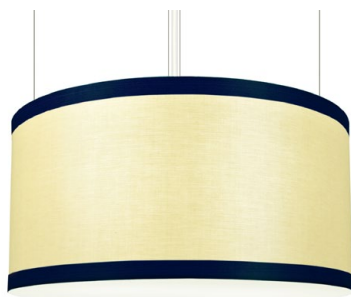

BOTTOM LENS

Standard:

- OA - Opal Lens

Other:

- DTC - Double Textured Clear

SHADE MATERIAL

- LF - Laminated Fabric
- LFPS - Lam. Fab. Printed Shade, print with white fabric backer
- LPS - Lam. Printed Shade, print with opal backer (includes printed wood)
- CUST - Custom, custom material

SHADE COLOUR / PRINT # (see website for #s)

Fabric:

- LF# - Standard Lam. Fabric Colour #
- CUSTFAB - Custom Fabric, provide swatch

Printed:

- PS# - Print #, may also submit print colour choices
- PW[G#/S#] - Printed Wood, grain # and stain #
- CUSTPRINT - Custom Print, provide graphic file

TRIM

Standard:

- NT - No trim
- T#### - Trim Number (see website)

Custom:

- CUST: Custom, trim

FINISH (Stem and Ceiling Canopy Only)

Standard:

- WHT - White, Polyester Powder Coat
- BA - Brushed Aluminum

Premium:

- RAL - RAL Colour, from RAL chart
- PF - Plated Finishes, see finish chart

Custom:

- CUST - Custom, colour match

SOURCE

Integral Electronic Ballasts used where available

INC - Incandescent

2 x 40W

120

CFL - Compact Fluorescent

2 x 13W

120, 277

2 x 18W

2 x 26W

2 x 32W

2 x 42W

LED

36W

120, 277

OPTIONAL

- DB - Dimming ballast/driver, contact Barbican with manufacturer's model number for pricing and voltage options.*
- BT - Battens, specify material, width spacing and finish.

* For a list of compatible dimming ballasts, visit www.barbican.ca

MODEL	DIAMETER	HEIGHT	MOUNTING	BOTTOM LENS	SHADE MATERIAL	COLOUR/PRINT	TRIM	FINISH	SOURCE	VOLTAGE	OPTIONS
16-0424	24"										

*Note: By necessity, a vertical seam is visible.

Please note that not all of the above product configurations have been built. Products and lead times may vary. Specifications subject to change without notice. Please visit our website for the most current specifications and to build part numbers.