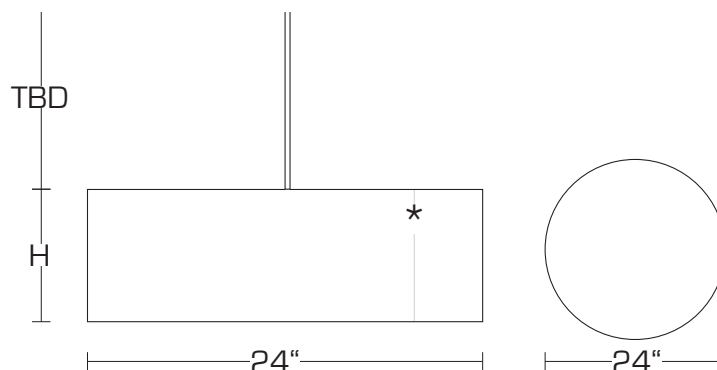

Model # 16-0424 Barbican Architectural Products Ltd. 24" Circular Drum - Closed

DIAMETER

- 24"

HEIGHT

Standard:

- 8" • 10"
- 12" • 18"

Custom:

- Heights over 18" (max 40")

MODEL	DIAMETER	HEIGHT	MOUNTING	BOTTOM LENS	SHADE MATERIAL	COLOUR/PRINT	TRIM	FINISH	SOURCE	VOLTAGE	OPTIONS
16-0424	24"										

*Note: By necessity, a vertical seam is visible.

Please note that not all of the above product configurations have been built. Products and lead times may vary. Specifications subject to change without notice. Please visit our website for the most current specifications and to build part numbers.