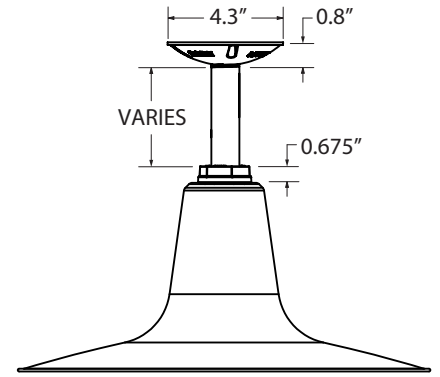

MOUNTING STYLE

CHAIN HUNG PENDANT (CN)

FLUSH MOUNT (F)

STEM MOUNT PENDANT (S)

CORD HUNG PENDANT (C)

GOOSENECK (G)

SHOWN WITH: G15 GOOSENECK ARM

LUMINAIRE DIMENSIONS

SHOWN WITH: OPTIONAL GUARD & GLASS ACCESSORY

| SHADE CODE | HEIGHT (A) | DIAMETER (B) | EXTENSION (C) |
|------------|------------|--------------|---------------|
| DCS12 | 5.75" | 12" | 6.7" |
| DCS14 | 6.50" | 14" | 6.2" |
| DCS16 | 7" | 16" | 5.6" |