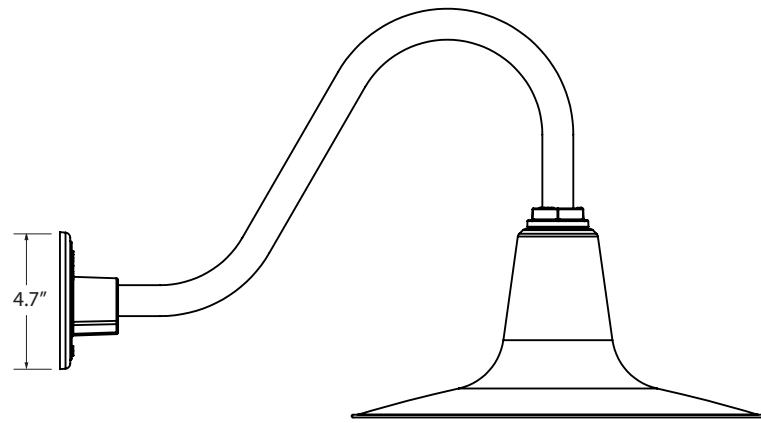

MOUNTING STYLE

CHAIN HUNG PENDANT (CN)

FLUSH MOUNT (F)

STEM MOUNT PENDANT (S)

CORD HUNG PENDANT (C)

GOOSENECK (G)

SHOWN WITH: G15 GOOSENECK ARM

LUMINAIRE DIMENSIONS

SHOWN WITH: OPTIONAL GUARD & GLASS ACCESSORY

| SHADE CODE | HEIGHT (A) | DIAMETER (B) | EXTENSION (C) |
|------------|------------|--------------|---------------|
| DCS12 | 5.75" | 12" | 6.7" |
| DCS14 | 6.50" | 14" | 6.2" |
| DCS16 | 7" | 16" | 5.6" |