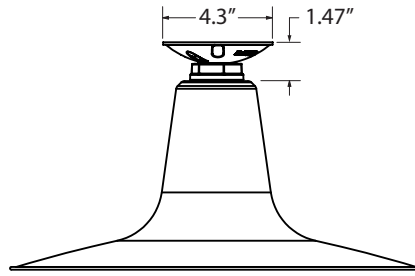

FLUSH MOUNT (F)