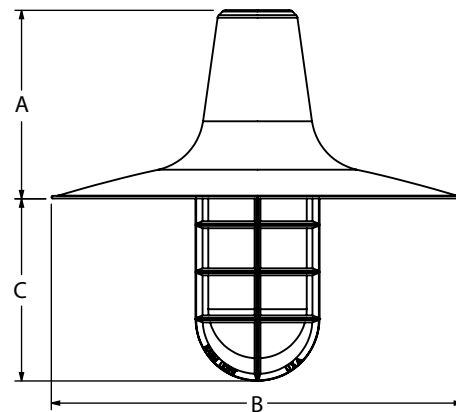

K - LIGHT SOURCE

| | |
|-------------|--------------------------|
| E26 | 200 Watt Max |
| GU24 | 23 Watt Max ² |

IMPORTANT: (1) Only applicable if Chain Hung Mounting Style selected in Section A, select NA if another Mounting Style is selected (2) Not available with Acrylic Diffuser accessory (3) All Porcelain Enamel finished shades feature a white interior and a black outer rim (4) All Powder Coat finished shades, Galvanized excluded, feature a white interior (5) Acrylic Diffuser accessory reduces incandescent wattage to 40W (6) Guard and Glass accessory reduces incandescent wattage to 100W Max and GU24 Bi-Pin to 18W Max (7) Not available with the Guard & Glass Accessory (8) Only applicable if Stem Mounting Style is selected in Section A (9) Fixture is UL Listed for Damp Locations with Acrylic Diffuser

MOUNTING STYLE

CHAIN HUNG PENDANT (CN)

FLUSH MOUNT (F)

STEM MOUNT PENDANT (S)

CORD HUNG PENDANT (C)

GOOSENECK (G)

SHOWN WITH: G15 GOOSENECK ARM

LUMINAIRE DIMENSIONS

SHOWN WITH: OPTIONAL GUARD & GLASS ACCESSORY

| SHADE CODE | HEIGHT (A) | DIAMETER (B) | EXTENSION (C) |
|------------|------------|--------------|---------------|
| DCS12 | 5.75" | 12" | 6.7" |
| DCS14 | 6.50" | 14" | 6.2" |
| DCS16 | 7" | 16" | 5.6" |