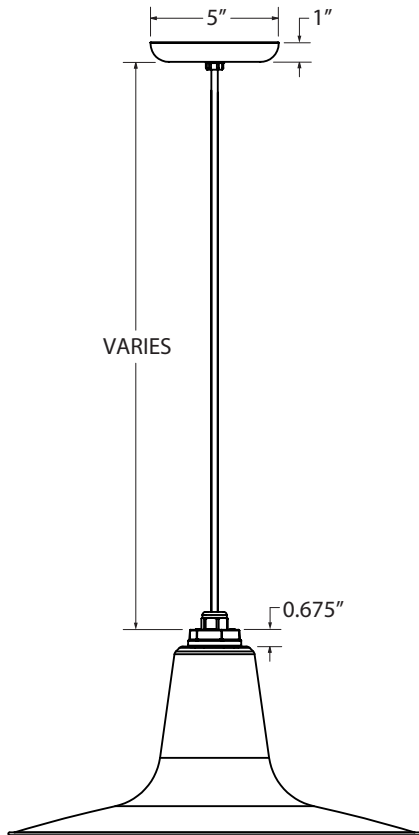

K - LIGHT SOURCE

| | |
|-------------|--------------------------|
| E26 | 200 Watt Max |
| GU24 | 23 Watt Max ² |

IMPORTANT: (1) Only applicable if Chain Hung Mounting Style selected in Section A, select NA if another Mounting Style is selected (2) Not available with Acrylic Diffuser accessory (3) All Porcelain Enamel finished shades feature a white interior and a black outer rim (4) All Powder Coat finished shades, Galvanized excluded, feature a white interior (5) Acrylic Diffuser accessory reduces incandescent wattage to 40W (6) Guard and Glass accessory reduces incandescent wattage to 100W Max and GU24 Bi-Pin to 18W Max (7) Not available with the Guard & Glass Accessory (8) Only applicable if Stem Mounting Style is selected in Section A (9) Fixture is UL Listed for Damp Locations with Acrylic Diffuser

MOUNTING STYLE

CHAIN HUNG PENDANT (CN)

FLUSH MOUNT (F)

STEM MOUNT PENDANT (S)

CORD HUNG PENDANT (C)

GOOSENECK (G)

SHOWN WITH: G15 GOOSENECK ARM

LUMINAIRE DIMENSIONS

SHOWN WITH: OPTIONAL GUARD & GLASS ACCESSORY

| SHADE CODE | HEIGHT (A) | DIAMETER (B) | EXTENSION (C) |
|------------|------------|--------------|---------------|
| DCS12 | 5.75" | 12" | 6.7" |
| DCS14 | 6.50" | 14" | 6.2" |
| DCS16 | 7" | 16" | 5.6" |