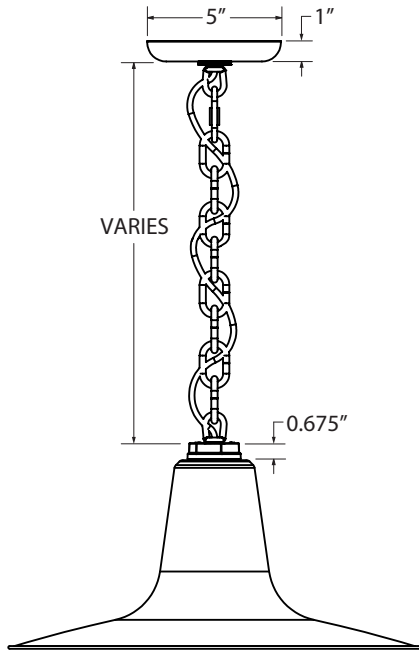

MOUNTING STYLE

CHAIN HUNG PENDANT (CN)