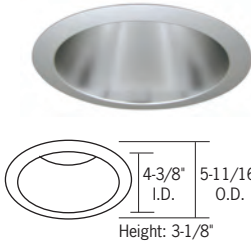

#### Specification Grade Specular Reflector

Specification grade specular reflector: narrow beam clear, medium beam clear, wide beam clear, platinum, platinum wheat, or white. OD: 5-11/16"; ID: 4-3/8"  
Add "-C" (clear lens) or "-SL" (sandblast lens) after finish code for wet location approved trim.