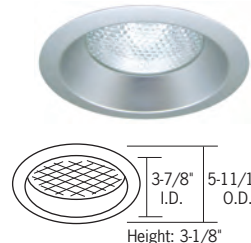

Two Piece Reflector Trim with Lens

Two piece reflector with lens: Clear or white upper reflector, clear or platinum lower cone; regressed prismatic convex lens, Wet Location Listed. OD: 5-11/16"; ID: 3-7/8"

- **C4327-CLR-(CLR,PL)** - Clear Reflector/ Clear or Platinum Lower Cone
- **C4327-WHT-(CLR,PL)** - White Reflector/ Clear or Platinum Lower Cone