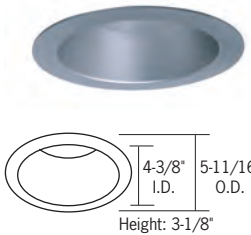

ISOWET Dead Front Reflector Trim

Isolated, wet location approved thermoplastic reflector with clear glass lens. Lens is deeply regressed inside top of reflector. OD: 5-11/16"; ID 4-3/8"

- **C4322DF-SL** - Satin Silver Paint
- **C4322DF-SL-WPF** - Satin Silver Paint with White Painted Flange
- **C4322DF-WHT** - Matte White Paint