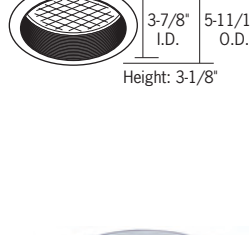

Two Piece Reflector/Baffle Trim with Lens

Two piece reflector with lens: Clear or white upper reflector, black or white lower baffle with regressed prismatic convex glass lens; 1-1/2" Regress. Wet Location Listed. OD: 5-11/16"; ID: 3-7/8"

- **C4327-CLR-(B,P)** - Clear Reflector/ Black or White Lower Baffle
- **C4327-WHT-(B,P)** - White Reflector/ Black or White Lower Baffle