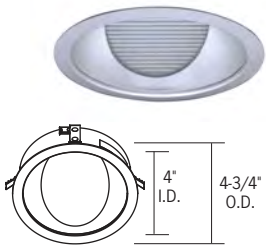

#### Mud Frame

Required for use with Trimless trim option. Die-cast ring with steel mesh frame – painted white. OD: 10"

**MF4** - 4" Mud Frame