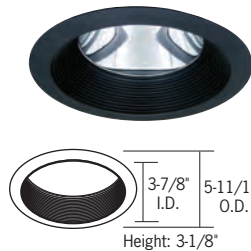

Floating Glass Trim

Floating glass disc; clear or white reflector. 1-1/4" Drop from ceiling. Glass OD: 6".

CTR4325L-(CLR,WHT)-P