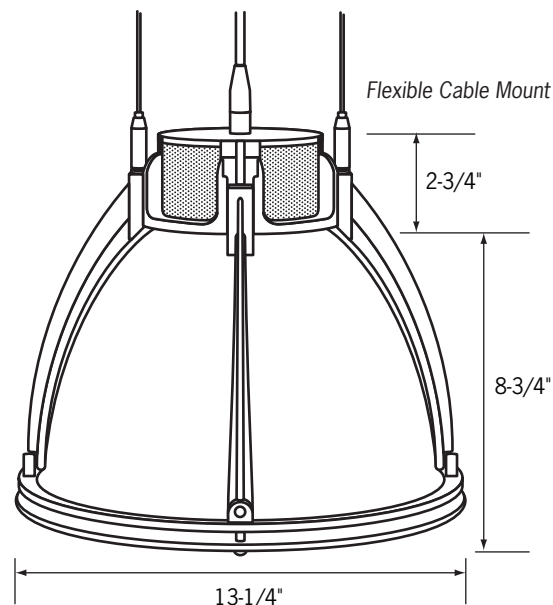

CGI12

12" Incandescent Stemlight with Acrylic, Aluminum or Glass Shade

Specifications/Features

Fixture

Add a splash of color with these decorative pendants.
Designed for retail and commercial applications.
Installation options include cable or stem mono-point ceiling canopies.
Suspension options include 120" field adjustable flexible cable with aircraft cable supports or various rigid stem lengths (sold separately). Rigid Stem does not include aircraft cable. Maximum allowable stem length is 10 feet.
Frosted glass lens encloses the bottom of the fixture to reduce glare.
Optional frosted acrylic lens available for food service environments.

Ordering Information

Example Order: -

Fixture

CGI12

Shade

- A** - Acrylic
- AL** - Aluminum
- AM** - Amber Glass
- B** - Blue Glass
- R** - Red Glass
- W** - White Glass

Mounting

- FC** - Flexible Cable
- RS** - Rigid Stem*

Finish

- B** - Black Housing/
Black Cord
- P** - White Housing/
White Cord
- S** - Silver Housing/
Black Cord

Accessories

- Rigid Stem Lengths for "RS" Mount Only
10 Ft. Maximum Allowable Stem Length*
- 6" STEM(A)-(B,P,S)**
 - 12" STEM(A)-(B,P,S)**
 - 18" STEM(A)-(B,P,S)**
 - 24" STEM(A)-(B,P,S)**
 - 30" STEM(A)-(B,P,S)**
 - 36" STEM(A)-(B,P,S)**
 - 48" STEM(A)-(B,P,S)**
 - COUPLING-(B,P,S)** - External Coupling for
Connecting Stems
 - CG12FAL** - Frosted Acrylic Lens