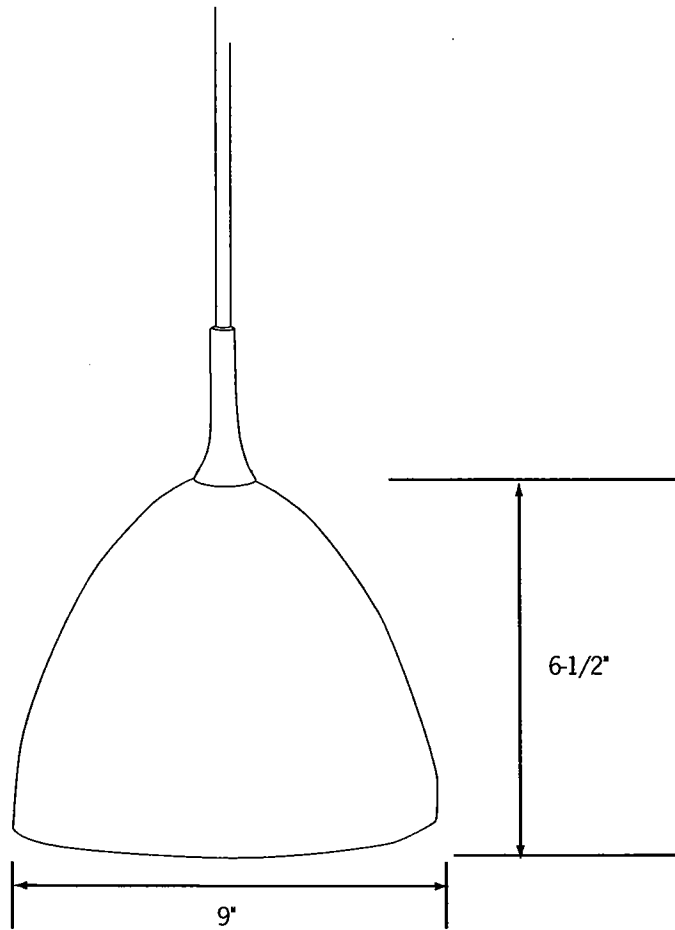

CM9100

Mono-Point Ceiling Pendant

Catalog No. CM9100R-NI

Type _____

Project FAMOUS FOOTWEAR

Specifications/Features

Fixture

Decorative ceiling pendant with thin mono-point canopy.
Glass shade measures 6-11/16" H x 9" Dia.
10-3/4' field adjustable cord length.

Lamp

(1) 60W Incandescent Lamp, E26 medium base.

Warranty

This fixture is covered by Con-Tech's one (1) year full replacement guarantee after date of purchase.

Listing

cULus listed. Suitable for dry locations.