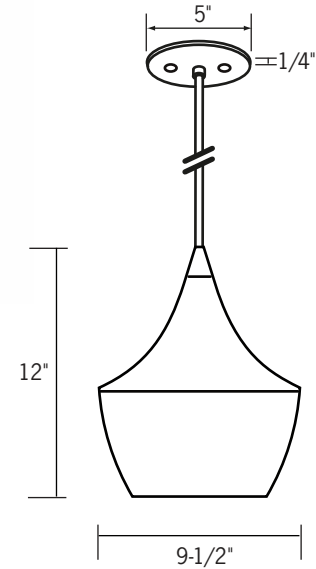

RLM31-F-B

Catalog No. _____

B2

Type _____

IHOP

Project _____

Specifications/Features

Fixture

Decorative shade pendant adds a rich elegant feel to any interior space. Spun aluminum shade with satin black exterior and satin copper tone hammered texture interior. 8' UL Listed black SVT cord.

Lamp

(1) E26 Socket.
Lamps not included.

Warranty

This complete fixture is covered by ConTech's full one (1) year replacement guarantee after date of purchase.

Listing

cETLus Listed.
NRTL Certified to UL Standards.
Indoor use only.

EXTERIOR MP25595-INTERIOR MP21957