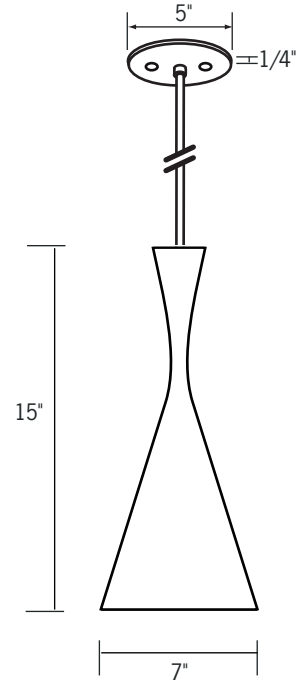

Catalog No. _____

Type **B3** _____

Project _____

Specifications/Features

Fixture

Decorative shade pendant adds a rich elegant feel to any interior space. Spun aluminum shade with satin black exterior and satin copper tone hammered texture interior. 8' UL Listed black SVT cord.

Lamp

(1) E26 Socket.
Lamps not included.

Warranty

This complete fixture is covered by ConTech's full one (1) year replacement guarantee after date of purchase.

Listing

cETLus Listed.
NRTL Certified to UL Standards.
Indoor use only.

EXTERIOR MP25595 INTERIOR MP21957

Exterior Finish:
Matthews MP25595
Black Mamba
(Satin Finish)

Interior Finish:
Matthews MP21957
Rich Copper Metallic
(Satin Finish)

Ordering Information

Example Order: —

Fixture

RLM31T

Finish

B - Black