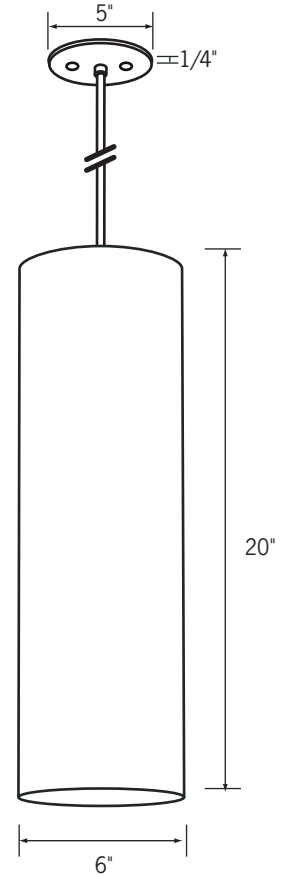

Type _____

Project _____

Specifications/Features

Fixture

Decorative shade pendant, adds a rich elegant feel to any interior space.
Low profile canopy with 8' fabric wrapped SVT cord.

Lamp

(1) Lamps with E26 Base, 15W max label.
Lamps not included.

Warranty

This complete fixture is covered by ConTech's full one (1) year replacement guarantee after date of purchase.

Listing

cETLus Listed.
NRTL Certified to UL Standards.
Indoor use only.

Ordering Information

Example Order: —

Fixture

Shade/Cord

Finish

RLM71CYA - Cylinder Pendant
6" Dia. x 20" H

- **1** - Ivory Burlap Shade/Chocolate Fabric Wrapped Cord
- **2** - Woodgrain Shade/Rust Fabric Wrapped Cord
- **3** - Dark Burlap Shade/Olive Green Fabric Wrapped Cord

AB - Antique Bronze

*Fabric Swatch for reference only