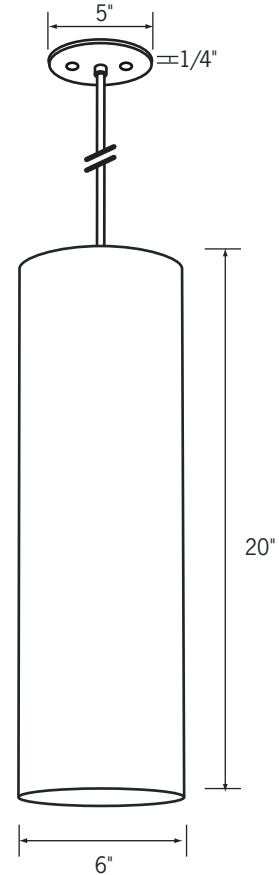

Type _____

Project _____

Specifications/Features

Fixture

Decorative shade pendant, adds a rich elegant feel to any interior space.
Low profile canopy with 8' fabric wrapped SVT cord.

Lamp

(1) Lamps with E26 Base, 15W max label.
Lamps not included.

Warranty

This complete fixture is covered by ConTech's full one (1) year replacement guarantee after date of purchase.

Listing

cETLus Listed.
NRTL Certified to UL Standards.
Indoor use only.

Ordering Information

Example Order: —

Fixture

Shade/Cord

Finish

RLM71CYA - Cylinder Pendant
6" Dia. x 20" H

- **1** - Ivory Burlap Shade/Chocolate Fabric Wrapped Cord
- **2** - Woodgrain Shade/Rust Fabric Wrapped Cord
- **3** - Dark Burlap Shade/Olive Green Fabric Wrapped Cord

AB - Antique Bronze

*Fabric Swatch for reference only