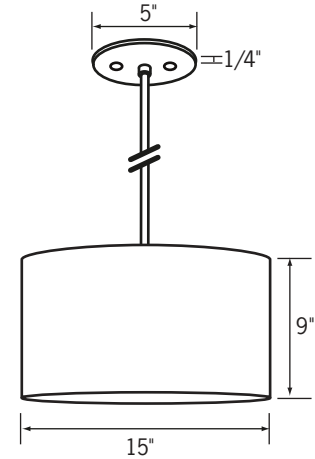

Type _____

Project _____

Specifications/Features

Fixture

Decorative shade pendant, adds a rich elegant feel to any interior space.
Low profile canopy with 8' fabric wrapped SVT cord.

Lamp

(1) Lamp with E26 Base, 15W max. label.
Lamps not included.

Warranty

This complete fixture is covered by ConTech's full one (1) year replacement guarantee after date of purchase.

Listing

cETLus Listed.
NRTL Certified to UL Standards.
Indoor use only.

Ordering Information

Example Order: —

Fixture	Shade/Cord	Finish
RLM71DRA	1	AB

RLM71DRA - Drum Pendant
15" Dia. x 9" H

- **1** - Ivory Burlap Shade/Chocolate Fabric Wrapped Cord
- **2** - Woodgrain Shade/Rust Fabric Wrapped Cord
- **3** - Dark Burlap Shade/Olive Green Fabric Wrapped Cord

AB - Antique Bronze

*Fabric Swatch for reference only