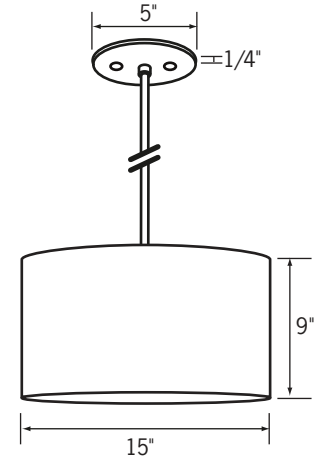

Type _____

Project _____

Specifications/Features

Fixture

Decorative shade pendant, adds a rich elegant feel to any interior space.
Low profile canopy with 8' fabric wrapped SVT cord.

Lamp

(1) Lamp with E26 Base, 15W max. label.
Lamps not included.

Warranty

This complete fixture is covered by ConTech's full one (1) year replacement guarantee after date of purchase.

Listing

cETLus Listed.
NRTL Certified to UL Standards.
Indoor use only.

Ordering Information

Example Order: —

Fixture	Shade/Cord	Finish
RLM71DRA	2	AB

RLM71DRA - Drum Pendant
15" Dia. x 9" H

- **1** - Ivory Burlap Shade/Chocolate Fabric Wrapped Cord
- **2** - Woodgrain Shade/Rust Fabric Wrapped Cord
- **3** - Dark Burlap Shade/Olive Green Fabric Wrapped Cord

AB - Antique Bronze

*Fabric Swatch for reference only