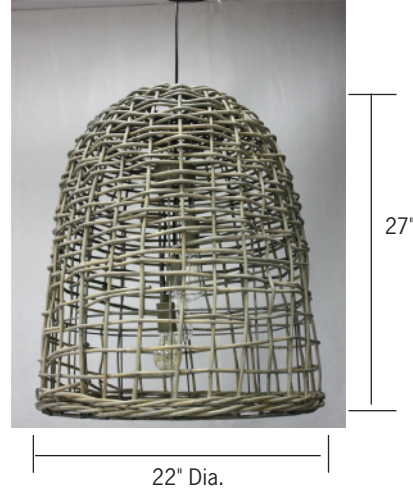

Specifications/Features

Fixture

Decorative basket pendant adds a rustic exotic feel to any space. Woven rattan wicker shade features three (3) staggered suspended lamp positions to add interest and visual appeal. Includes antique bronze finish canopy, 10' brown, fabric covered cord with aircraft cable and (3) LED filament lamps.

Lamp

Energy efficient, 3W ST19 Filament LED lamp. Color management system maintains color consistency over time and temperature. Correlated Color Temperature of 2200K, Color Rendering Index of 80. Lumen output = 210 (70 Lumens per Watt). 120V E26 base.

Electrical

(3) E26 base sockets, 25W Max. each, 120V

Warranty

This complete fixture is covered by ConTech's full three (3) year replacement guarantee after date of purchase.

Listing

cETLus Listed.
NRTL Certified to UL Standards.
Indoor use only.

Ordering Information

Example Order: —

Fixture

RLM73BKA8ML02-36022K - Basket Pendant, Woven Shade with Three (3) Megaman Filament Lamps

Finish

WK - Wicker