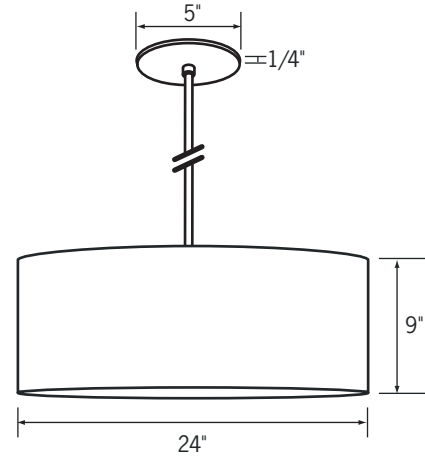

Catalog No. _____

Type _____

Project _____

Specifications/Features

Fixture

Decorative shade pendant, adds a rich elegant feel to any interior space.
Low profile canopy with 8' fabric wrapped SVT cord.
Includes a top clear lens and bottom cream acrylic diffuser.

Lamp

(1) Lamp with E26 Base, 15W max. label.
Lamps not included.

Warranty

This complete fixture is covered by ConTech's full one (1) year replacement guarantee after date of purchase.

Listing

cETLus Listed.
NRTL Certified to UL Standards.
Indoor use only.

Ordering Information

Example Order: —

Fixture	Shade/Cord	Finish
RLM73DRB	2	AB

1. **RLM73DRB** - Drum Pendant 24" Dia. x 9"
2. **1** - Ivory Burlap Shade/Chocolate Fabric Wrapped Cord
   - **2** - Woodgrain Shade/Rust Fabric Wrapped Cord
   - **3** - Dark Burlap Shade/Olive Green Fabric Wrapped Cord
3. **AB** - Antique Bronze