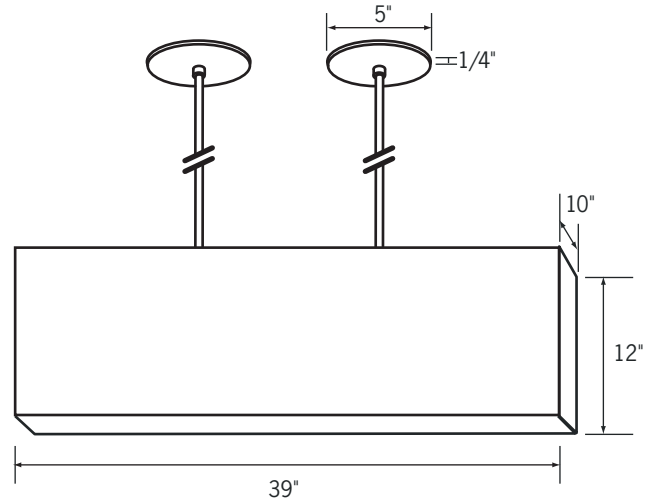

Type _____

Project _____

Specifications/Features

Fixture

Decorative shade pendant, adds a rich elegant feel to any interior space.
Low profile canopies with 8' fabric wrapped SVT cord.
Includes a top clear lens and bottom cream acrylic diffuser.

Lamp

(4) Lamps with E26 Base, 15W max. label.
Lamps not included.

Warranty

This complete fixture is covered by ConTech's full one (1) year replacement guarantee after date of purchase.

Listing

cETLus Listed.
NRTL Certified to UL Standards.
Indoor use only.

Ordering Information

Example Order: —

Fixture	Shade/Cord	Finish
RLM74SQA	2	AB

RLM74SQA - Rectangular Pendant

- **1** - Ivory Burlap Shade/Chocolate Fabric Wrapped Cord
- **2** - Woodgrain Shade/Rust Fabric Wrapped Cord
- **3** - Dark Burlap Shade/Olive Green Fabric Wrapped Cord

AB - Antique Bronze

*Fabric Swatch for reference only