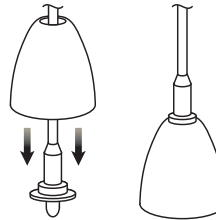

Catalog No. _____

Type _____

Project _____

RLMA15

A15 Incandescent Gravity-Fit Pendant Track Fixture

Specifications/Features

RLM Track Pendants from ConTech Lighting offer both simplicity and beauty.

Bicycle cable wiring cover keeps cord straight for clean appearance.

Available in 2', 4' and 8' lengths. Cord may be field modified for shorter lengths.

Compatible with a wide array of gravity-fit decorative shades. Shades sold separately. A minimum shade height of 6" is recommended to cover the lamp.

Includes track adapter for mounting with a convenient on/off switch and polarity indicator. The track connector is shipped in the carton, but not attached. Requires field connection AFTER the glass is slid onto the gravity-fit socket.

May be also used with LA-18 Mono-Point adapter, CTR618 Line Voltage Recessed Adapter Plate or LIR59875 Odyssey Flexible Track Adapter (each must be ordered separately).

Lamp/Electrical

(1) 120V 60W A15 Lamp, E26 Medium Base (max.).

Lamps sold separately.

Does not require a transformer.

Warranty

This complete fixture is covered by ConTech's full one (1) year replacement guarantee after date of purchase.

Listing

cULus listed for dry locations.

Gravity-Fit Shade and Pendant Assembly

Gravity-fit shades are attached over the cable and rest on the socket flange.

Shown with included track adapter