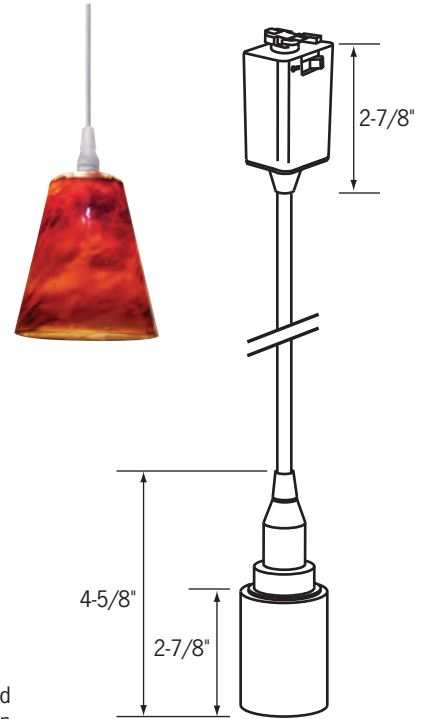

Catalog No. _____

Type _____

Project _____

RLMA15

A15 Incandescent Gravity-Fit Pendant Track Fixture

Specifications/Features

RLM Track Pendants from ConTech Lighting offer both simplicity and beauty.

Bicycle cable wiring cover keeps cord straight for clean appearance.

Available in 2', 4' and 8' lengths. Cord may be field modified for shorter lengths.

Compatible with a wide array of gravity-fit decorative shades. Shades sold separately. A minimum shade height of 6" is recommended to cover the lamp.

Includes track adapter for mounting with a convenient on/off switch and polarity indicator. The track connector is shipped in the carton, but not attached. Requires field connection AFTER the glass is slid onto the gravity-fit socket.

May be also used with LA-18 Mono-Point adapter, CTR618 Line Voltage Recessed Adapter Plate or LIR59875 Odyssey Flexible Track Adapter (each must be ordered separately).

Lamp/Electrical

(1) 120V 60W A15 Lamp, E26 Medium Base (max.).

Lamps sold separately.

Does not require a transformer.

Warranty

This complete fixture is covered by ConTech's full one (1) year replacement guarantee after date of purchase.

Listing

cULus listed for dry locations.

Gravity-Fit Shade and Pendant Assembly

Gravity-fit shades are attached over the cable and rest on the socket flange.

Shown with included track adapter

Mono-Point Adapter

Mounts 120V Pendant to outlet box.
LA-18-(B,P,S)

Odyssey Flexible Track Adapter
Connect pendant to Odyssey Flexible Track System. 10 lb. load capacity.
LIR59875-(AB,S)

Ordering Information

Example Order: —

Fixture — Finish

RLMA1524N - 2' (24") Pendant	B - Black
RLMA1548N - 4' (48") Pendant	P - White
RLMA1596N - 8' (96") Pendant	S - Silver

Adapters — Finish

LA-18 - Mono-Point Adapter	AB - Antique Bronze <i>Odyssey Adapter Only</i>
LIR59875 - Odyssey Adapter	B - Black
	P - White
	S - Silver