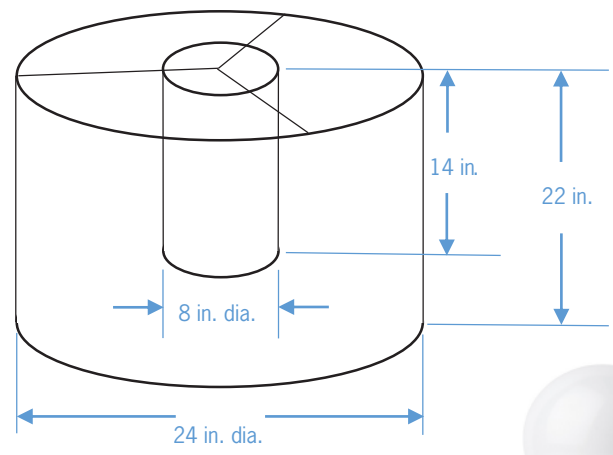

Decorative drum pendant features loose natural fabric shade with opaque acrylic dust cover.
Includes antique bronze finish canopy, 10' black SVT cord wrapped in natural jute.

Lamp

Energy efficient, 11W A21 LED lamp, 360° distribution.
Color management system maintains color consistency over time and temperature.
Correlated Color Temperature of 2700K, Color Rendering Index of 80.
Lumen output = 1100 (100 Lumens per Watt).
Durable plastic housing to protect the LEDs.
120V E26 base.

LAMP; PHILIPS 479466 12A21/PER/827-22/P/E26/WG

Ordering Information

Example Order: —

Fixture	Canopy Finish
<input type="text"/>	<input type="text"/>
RLM71DRC4 - Drum Pendant	AB - Antique Bronze