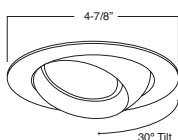

TRIM:
WH, BK, SN, CP, CH,
PB, BZ

1 HOUSING COMPATIBILITY GUIDE:

B403WH Eyeball (30° Tilt)

TRIM:
WH, BK, SN, CP, CH,
PB, BZ

1 HOUSING COMPATIBILITY GUIDE:

B461PB PAR20 Gimbal Trim (30° Tilt)

TRIM:
WH, BK, SN, CP, CH,
PB, BZ