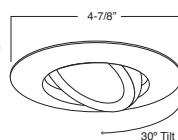

TRIM:
WH, BK, SN, CP, CH,
PB, BZ

1 HOUSING COMPATIBILITY GUIDE:

B403WH Eyeball (30° Tilt)

TRIM:
WH, BK, SN, CP, CH,
PB, BZ

1 HOUSING COMPATIBILITY GUIDE:

B461PB PAR20 Gimbal Trim (30° Tilt)

TRIM:
WH, BK, SN, CP, CH,
PB, BZ