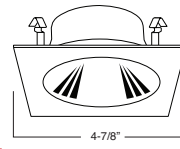

4" INCANDESCENT TRIMS

AIR SHUT
NEW
CLIP
DESIGN

AF401W-WH
Self Flange Baffle

AIR SHUT

NEW
CLIP
DESIGN

BAFFLE:
W, P, SN, CP, BZ

TRIM:
WH- WHITE SELF
FLANGE

3 HOUSING
COMPATIBILITY
GUIDE:

AF402CP-WH
Self Flange Reflector

AIR SHUT

NEW
CLIP
DESIGN

REFLECTOR:
CL, RG, W, MB, CP

TRIM:
WH- WHITE SELF
FLANGE

3 HOUSING
COMPATIBILITY
GUIDE:

1. Designed to fit most 4" cans
2. Air-Shut baffle/reflector
3. No socket bracket necessary

GUIDE	HOUSING COMPATIBILITY	MAX. LAMP WATTAGE
1	B4IC-AT-W, B4-AT-W, B4R-AT-W	50W R/PAR20
2	B4IC-AT-W, B4-AT-W, B4R-AT-W	35W R/PAR20
3	EZ4IC, EZ4, EZ4R	50W R/PAR20

4 INCH INCANDESCENT TRIMS

B471CP-WH
Square Phenolic/Metal Stepped Baffle

BAFFLE:
W, P, SN, CP, BZ

TRIM:
WH, BK, SN, CP, CH,
PB, BZ

PATENT #: D510,151

1 HOUSING
COMPATIBILITY
GUIDE:

B472SN-WH
Square Baffle w/ Socket Bracket

BAFFLE:
W, P, SN, CP, BZ

TRIM:
WH, BK, SN, CP, CH,
PB, BZ

PATENT #: D510,151

1 HOUSING
COMPATIBILITY
GUIDE:

B473CP-WH
Reflector

REFLECTOR:
CL, RG, W, MB,
CP, SN, BZ, SHZ

TRIM:
WH, BK, SN, CP, CH,
PB, BZ

PATENT #: D510,151

1 HOUSING
COMPATIBILITY
GUIDE:

B474CL-WH
Square Reflector w/ Socket Bracket

REFLECTOR:
CL, RG, W, MB,
CP, SN, BZ, SHZ

TRIM:
WH, BK, SN, CP, CH,
PB, BZ

PATENT #: D510,151

1 HOUSING
COMPATIBILITY
GUIDE:

B441WH
Square Eyeball (30° Tilt)

TRIM:
WH, BK, SN, CP, CH,
PB, BZ

PATENT #: D510,151

1 HOUSING
COMPATIBILITY
GUIDE:

B443WH
Square Slot Aperture

TRIM:
WH, BK, SN, CP, CH,
PB, BZ

PATENT #: D510,151

2 HOUSING
COMPATIBILITY
GUIDE:

B442WH
PAR20 Gimbal Trim (30° Tilt)

TRIM:
WH, BK, SN, CP, CH,
PB, BZ

PATENT #: D510,151

1 HOUSING
COMPATIBILITY
GUIDE:

B444CL-WH
Frosted Lens with Reflector

REFLECTOR:
CL, RG, W, MB,
CP, SN

TRIM:
WH, BK, SN, CP, CH,
PB, BZ

PATENT #: D510,151

2 HOUSING
COMPATIBILITY
GUIDE:

BAFFLE FINISH:
W White
P Black
SN Satin Nickel
CP Copper
BZ Bronze