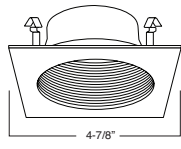

4" INCANDESCENT TRIMS

AIR SHUT
NEW
CLIP
DESIGN

AF401W-WH
Self Flange Baffle

AIR SHUT

NEW
CLIP
DESIGN

BAFFLE:
W, P, SN, CP, BZ

TRIM:
WH- WHITE SELF
FLANGE

3 HOUSING
COMPATIBILITY
GUIDE:

AF402CP-WH
Self Flange Reflector

AIR SHUT

NEW
CLIP
DESIGN

REFLECTOR:
CL, RG, W, MB, CP

TRIM:
WH- WHITE SELF
FLANGE

3 HOUSING
COMPATIBILITY
GUIDE:

1. Designed to fit most 4" cans
2. Air-Shut baffle/reflector
3. No socket bracket necessary

GUIDE	HOUSING COMPATIBILITY	MAX. LAMP WATTAGE
1	B4IC-AT-W, B4-AT-W, B4R-AT-W	50W R/PAR20
2	B4IC-AT-W, B4-AT-W, B4R-AT-W	35W R/PAR20
3	EZ4IC, EZ4, EZ4R	50W R/PAR20

4 INCH INCANDESCENT TRIMS

B471CP-WH
Square Phenolic/Metal Stepped Baffle

BAFFLE:
W, P, SN, CP, BZ

TRIM:
WH, BK, SN, CP, CH,
PB, BZ

PATENT #: D510,151

1 HOUSING
COMPATIBILITY
GUIDE:

B472SN-WH
Square Baffle w/ Socket Bracket

BAFFLE:
W, P, SN, CP, BZ

TRIM:
WH, BK, SN, CP, CH,
PB, BZ

PATENT #: D510,151

1 HOUSING
COMPATIBILITY
GUIDE:

B473CP-WH
Reflector

REFLECTOR:
CL, RG, W, MB,
CP, SN, BZ, SHZ

TRIM:
WH, BK, SN, CP, CH,
PB, BZ

PATENT #: D510,151

1 HOUSING
COMPATIBILITY
GUIDE:

B474CL-WH
Square Reflector w/ Socket Bracket

REFLECTOR:
CL, RG, W, MB,
CP, SN, BZ, SHZ

TRIM:
WH, BK, SN, CP, CH,
PB, BZ

PATENT #: D510,151

1 HOUSING
COMPATIBILITY
GUIDE:

B441WH
Square Eyeball (30° Tilt)

TRIM:
WH, BK, SN, CP, CH,
PB, BZ

PATENT #: D510,151

1 HOUSING
COMPATIBILITY
GUIDE:

B443WH
Square Slot Aperture

TRIM:
WH, BK, SN, CP, CH,
PB, BZ

PATENT #: D510,151

2 HOUSING
COMPATIBILITY
GUIDE:

B442WH
PAR20 Gimbal Trim (30° Tilt)

TRIM:
WH, BK, SN, CP, CH,
PB, BZ

PATENT #: D510,151

1 HOUSING
COMPATIBILITY
GUIDE:

B444CL-WH
Frosted Lens with Reflector

REFLECTOR:
CL, RG, W, MB,
CP, SN

TRIM:
WH, BK, SN, CP, CH,
PB, BZ

PATENT #: D510,151

2 HOUSING
COMPATIBILITY
GUIDE:

BAFFLE FINISH:
W White
P Black
SN Satin Nickel
CP Copper
BZ Bronze