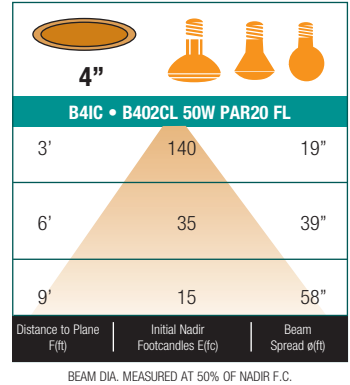

FEATURES

- Thermally Protected IC housing.
- Designed for accent and task lighting applications.
- Adjustable socket bracket.
- Wire through junction box.
- Preinstalled adjustable bar hanger.
- Dependable, favorable design and effortless installation.
- 5-1/2" height allows use in 2" x 6" joist construction.
- Special screw on the frame locks bar hangers in place which prevents the housing from any movement once installed.
- Preinstalled socket cap provides electrical contact protection against dust, paint and over spray.

OPTIONS

AIR-SHUT

- Gasket to prevent air flow from heated or air conditioned spaces.
- Meets all national air flow requirements.

ITEM SELECTOR: (Please check the boxes below for the option desired)

TYPE	AIR-SHUT	OPTION	TRIM TYPE	BAFFLE	REFLECTOR	TRIM/RING	GLASS		
B4IC	☐ AT	☐ (W) With quick connects	☐ B401 ☐ B421 ☐ B402 ☐ B432 ☐ B420 ☐ B496 ☐ B497 ☐ B403 ☐ B461 ☐ B405 ☐ B422	☐ B406 ☐ B407 ☐ B462 ☐ B452 ☐ B455 ☐ B451 ☐ B454 ☐ B437 ☐ B438 ☐ B439 ☐ B422	☐ AF402 ☐ B471 ☐ B472 ☐ B473 ☐ B474 ☐ B441 ☐ B443 ☐ B442 ☐ B444	☐ W ☐ P ☐ SN ☐ CP ☐ BZ	☐ CL ☐ RG ☐ W ☐ MB ☐ BZ ☐ CP ☐ SN ☐ SHZ	☐ WH ☐ BK ☐ SN ☐ CP ☐ CH ☐ PB ☐ BZ	☐ Green ☐ Yellow ☐ Pink ☐ Brown ☐ Navy Blue ☐ Orange ☐ Blue ☐ White ☐ Red

Specifications:

B4IC

AIR-SHUT   OPTION   TRIM TYPE   BAFFLE   REFLECTOR   TRIM/RING   GLASS

BAFFLE	REFLECTOR	TRIM/RING
W White	CL Chrome	WH White
P Black	RG Gold	BK Black
SN Satin Nickel	W White	SN Satin Nickel
CP Copper	MB Black	CP Copper
BZ Bronze	BZ Bronze	CH Chrome
	CP Copper	PB Polish Brass
	SN Satin Nickel	BZ Bronze
	SHZ Satin Haze	

Sample of Catalog Number: B4IC-AT-W-B401-W-WH

Submittal form is available @ www.iuseelite.com
Tel: 323-888-1973 • Fax: 323-888-1977

Specifications and Dimensions subject to change without notice.

REV: ELITE LIGHTING-SPEC-06-29-2011