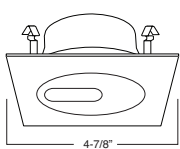

C. SOCKET - Medium base screw shell porcelain socket preinstalled on adjustable mounting bracket is designed to allow usage of different lamp types, as well as proper and consistent lamp positioning.

D. BAR HANGERS - Preinstalled bar hangers allow housing to be positioned and locked at any point within a 24" joist span and can be shortened for 12" joists. They contain a double-headed real nail for secure attachment into the joist. Bar hanger nails are installed on a 20° downward angle for better contact, and the 90° pivoting mounting plate makes installation fast and accurate. Bar hangers can fit onto T-Bar spline with additional slots and holes for special mounting methods if necessary.

1 HOUSING
COMPATIBILITY
GUIDE:

B443WH
Square Slot Aperture

TRIM:
WH, BK, SN, CP, CH,
PB, BZ

PATENT #: D510,151

2 HOUSING
COMPATIBILITY
GUIDE:

B442WH
PAR20 Gimbal Trim (30° Tilt)

TRIM:
WH, BK, SN, CP, CH,
PB, BZ