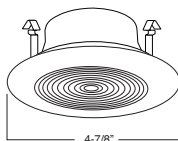

TRIM:
WH, BK, SN, CP, CH,
PB, BZ

2 HOUSING COMPATIBILITY GUIDE: