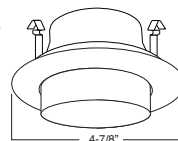

TRIM:
WH, BK, SN, CP, CH,
PB, BZ