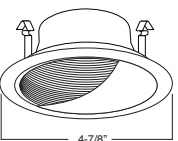

2 HOUSING COMPATIBILITY GUIDE: