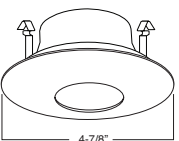

2 HOUSING COMPATIBILITY GUIDE: