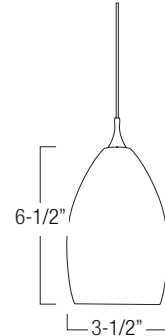

Low Voltage Pendants

DESCRIPTION

- Low voltage decorative pendant
- Electronic transformer hidden in canopy
- Electronic transformer hidden in track adapter
- 72" insulated cord with built-in strain relief
- JC lamps

LAMP WATTAGE

- 35W 12V JC Lamp

LISTING

UL/CUL listed

Ordering Example: ETP1-Green

ETP1 (Satin Nickel)
-Canopy

ITEM - Selector

ETP1-White	35W Canopy Pendant
ETP1-Blue	35W Canopy Pendant
ETP1-Red	35W Canopy Pendant
ETP1-Green	35W Canopy Pendant
ETP1-Brown	35W Canopy Pendant
ETP1-Amber	35W Canopy Pendant
ETP1-Brwn/Amb	35W Canopy Pendant