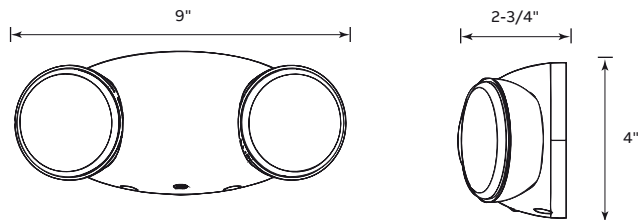

- Unit has a three-year warranty
- Detailed warranty terms located on page 178 or online at:
www.emergi-lite.com/usa/files/EL_Warranty.pdf

Photometric performance

Spacing center-to-center (feet)	
7' mounting height	15' mounting height
15'	4'

Dimensions

Dimensions are approximate and subject to change.

Power consumption

	Current (A) / Power (W)
Model	120/277VAC, 60Hz
EL-2LED	0.103/0.10A
EL-2LEDR	0.13/0.16A
EL-2LEDR-AD	0.058/0.029A

How to order

Color	Series	Lamp option	Options
Blank= White B= Black	EL	-2LED = round LED array	Blank = No option R = 3.6W remote capacity to power one double head remote ¹ R-AD = 3.6W remote capacity to power one double head dedicated remote with Advanced-Diagnostics ¹