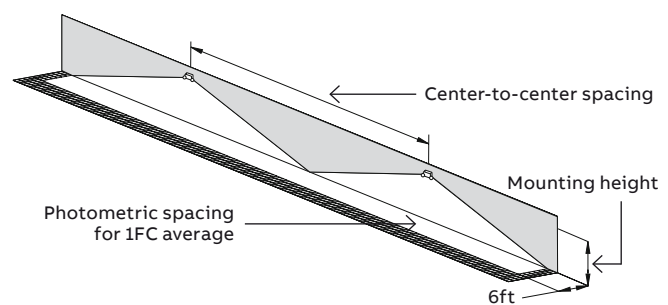

- Unit has a three-year warranty
- Detailed warranty terms located on page 178 or online at:
www.emergi-lite.com/usa/files/EL_Warranty.pdf

Photometric performance

Spacing center-to-center (feet)	
7' mounting height	15' mounting height
15'	4'