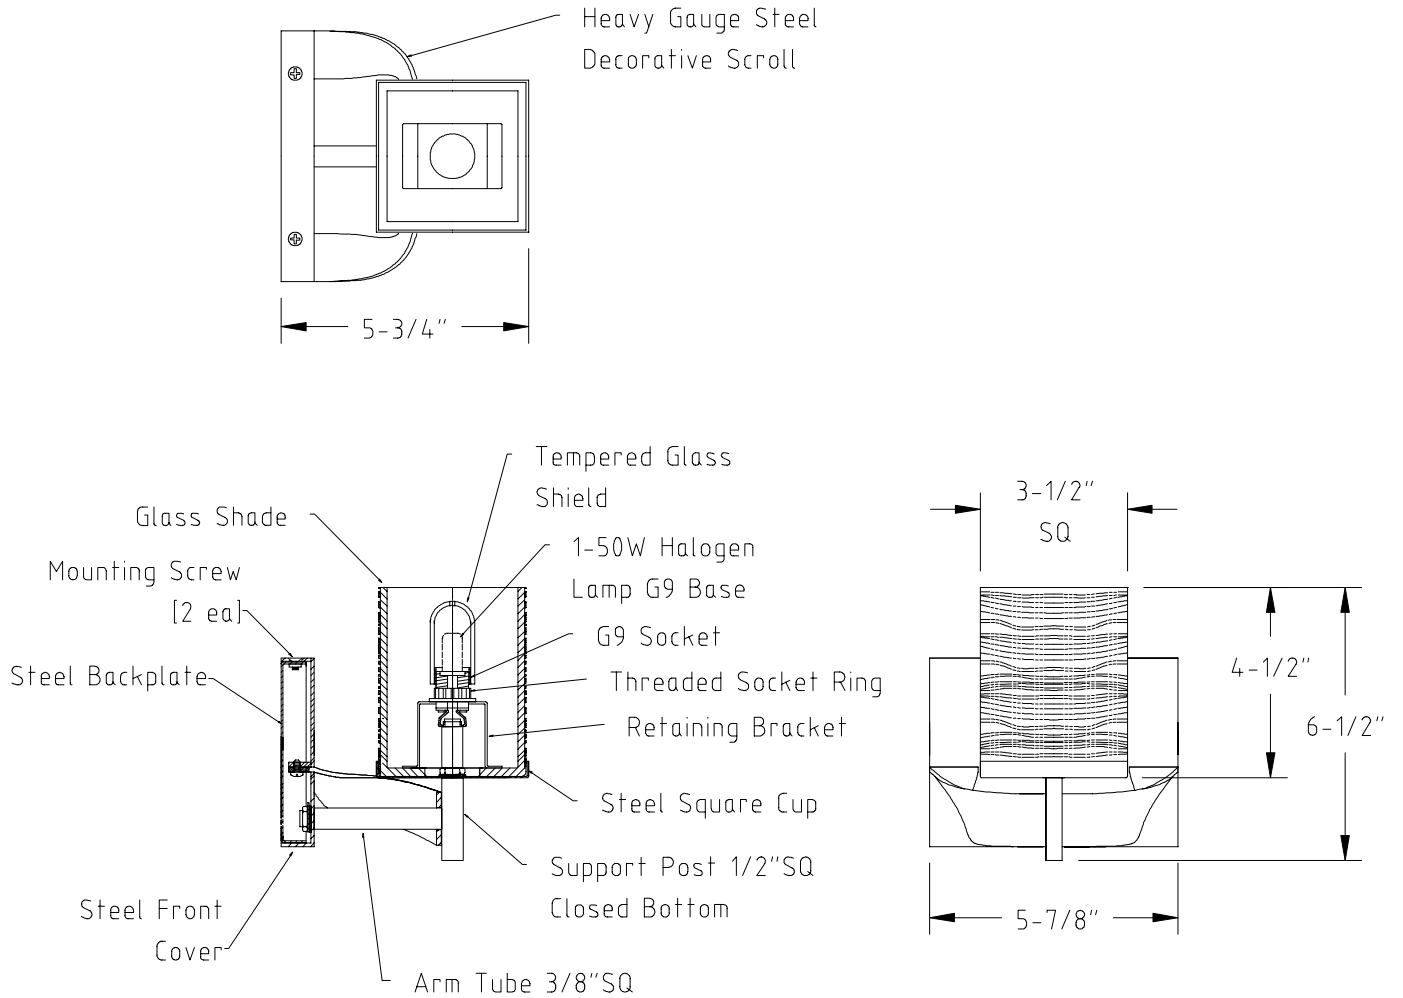

Wall Fixture

Specification Sheet

Model: **F4400-36 Satin Nickel**

Glass: Isobar White
 Finish: Satin Nickel
 Width: 5-7/8" Height: 6-1/2" Extension: 5-3/4"
 Lamps: 1 – 50W Halogen G9 Base (Included)
 Label: cULus Listed. Suitable for Damp Location.