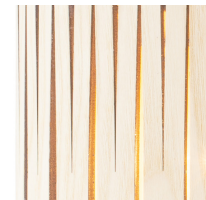

## D6 Drum Pendant Light Ash GP-515-AO

### Available colors

Blackened  
Ash

White Oak

Light Ash

Black Walnut

	North America	Europe
<b>Bulb</b>	Max 15W LED, E26, 120V	Currently not available in Europe
<b>Color temperature</b>	2700K (recommended)	
<b>Lumen output</b>	Dependent on bulb	
<b>Cord</b>	Black (White available), 6.5ft (16ft available)	
<b>Canopy</b>	Black powder coated, Ø 4.5, H 3/8 (in)	
<b>Material</b>	Plywood, powder-coated steel, acrylic diffuser	
<b>Size</b>	Ø 22, H 13 (in)	
<b>Weight</b>	8,8lbs	
<b>Fire retardant</b>	N/A	
<b>Country of origin</b>	United States	
<b>Certification</b>		