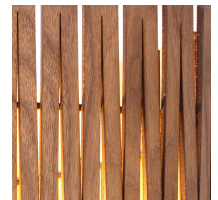

## D6 Drum Pendant Light Ash GP-515-AO

### Available colors

Blackened  
Ash

White Oak

Light Ash

Black Walnut

	North America	Europe
<b>Bulb</b>	Max 15W LED, E26, 120V	Currently not available in Europe
<b>Color temperature</b>	2700K (recommended)	
<b>Lumen output</b>	Dependent on bulb	
<b>Cord</b>	Black (White available), 6.5ft (16ft available)	
<b>Canopy</b>	Black powder coated, Ø 4.5, H 3/8 (in)	
<b>Material</b>	Plywood, powder-coated steel, acrylic diffuser	
<b>Size</b>	Ø 22, H 13 (in)	
<b>Weight</b>	8,8lbs	
<b>Fire retardant</b>	N/A	
<b>Country of origin</b>	United States	
<b>Certification</b>		