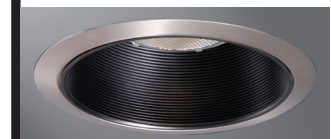

### DESCRIPTION

Coilex® Baffle trim in the 6" trim family for use in recessed downlighting. Compatible for use in Halo and other housings.

Catalog #		Type
Project		
Comments		Date
Prepared by		

### SPECIFICATION FEATURES

- Black or white phenolic Coilex baffle with white metal trim ring
- Removable trim ring
- Accessories available: TRM6 designer trim rings, OT403 oversized trim ring
- Coil spring retention

Compatible with Halogen, Incandescent, LED\* or CFL\* lamps.

**310W**  
White Trim, White Baffle

**310P**  
White Trim, Black Baffle

**310SN**  
Satin Nickel Trim, Black Baffle

**310TBZ**  
Tuscan Bronze Trim, Black Baffle

### ORDERING INFORMATION

SAMPLE NUMBER: 310W

Trim	Finish
310W= 6" White Baffle, White Trim	WH=White
310P= 6" Black Baffle, White Trim	WH=White
310SN= 6" Black Baffle, Satin Nickel Trim	SN=Satin Nickel
310TBZ= 6" Black Baffle, Tuscan Bronze Trim	TBZ=Tuscan Bronze