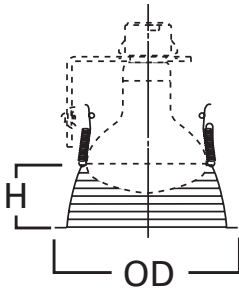

E26 6" Trim Series

DESCRIPTION

Coilex® Baffle trim in the 6" trim family for use in recessed downlighting. Compatible for use in Halo and other housings.

Catalog #		Type
Project		
Comments		Date
Prepared by		

SPECIFICATION FEATURES

- Black or white Phenolic Coilex® baffle with white metal trim ring
- Contoured, tapered sides of 312 baffle features smaller lamp opening to conceal interior view of housing when used with PAR lamps
- Removable trim ring
- Accessories available: TRM6 designer trim rings, OT403 oversized trim ring
- Coil spring retention

Dimensions:

H: 2-1/4"[57mm]

OD: 7-1/4"[184mm]

Housings		Max Lamp Compatibility
H7ICT	H7RICT	50W PAR30S, 75W PAR30L, 65W BR30, 75W R30
H7ICAT	H7RICAT	50W PAR30S, 75W PAR30L, 65W BR30
E7ICAT	E7RICAT	50W PAR30S, 75W PAR30L, 65W BR30
H7UICAT		75W PAR30L, 65W BR30, 75W R30
H27ICAT		50W PAR30S, 75W PAR30L, 65W BR30
H27RICAT		50W PAR30S, 75W PAR30L, 65W BR30
E27ICAT		
E27RICAT		
H7T		75W PAR30S, 75W PAR30L, 65W BR30, 75W R30
H7RT		75W PAR30S, 75W PAR30L, 65W BR30, 75W R30
E7TAT		75W PAR30S, 75W PAR30L, 65W BR30
E7RTAT		75W PAR30S, 75W PAR30L, 65W BR30
H27T	H27RT	75W PAR30S, 85W R30
E27TAT	E27RTAT	75W PAR30S, 75W PAR30L, 85W BR30