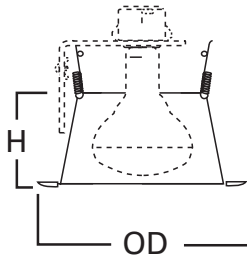

E26 6" Trim Series

DESCRIPTION

Reflector cone in the 6" trim family for use in recessed downlighting. Compatible for use in Halo and other housings.

Catalog #		Type
Project		
Comments		Date
Prepared by		

SPECIFICATION FEATURES

- Accepts a wide variety of lamps
- Coil spring retention
- Removable trim ring
- Accessories available: TRM6 designer trim rings, OT403 oversize trim ring

Dimensions:

H: 2-5/8" [67mm]