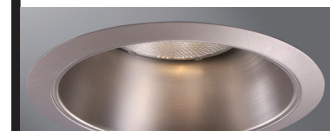

426SN
Satin Nickel Trim, Satin Nickel Reflector Cone