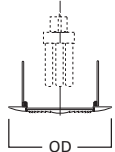

DIMENSIONS: Height: 6-1/4" [159mm]; OD: 7-1/8" [181mm]**70 Albalite Glass Lens**

70P White Trim with Frosted Albalite Glass Lens

70PS White Trim with Frosted Albalite Glass Lens, Wet Location Listed

**HOUSING / LAMP:**

H270ICAT: 13W DTT or 13W TTT
 H270RICAT: 13W DTT or 13W TTT
 H271ICAT: 18W DTT or 18W TTT
 H271RICAT: 18W DTT or 18W TTT

DIMENSIONS: OD: 8" [203mm]**271 Drop Opal Lens**

271PS White Trim with Drop Opal Glass Lens, Wet Location Listed

DIMENSIONS: Height: 6-1/2" [165mm]; OD: 8" [203mm]**73 Fresnel Glass Lens**

73P White Trim with Fresnel Glass Lens

73PS White Trim with Fresnel Glass Lens, Wet Location

**HOUSING / LAMP:**

H270ICAT: 13W DTT or 13W TTT
 H270RICAT: 13W DTT or 13W TTT
 H271ICAT: 18W DTT or 18W TTT
 H271RICAT: 18W DTT or 18W TTT

DIMENSIONS: Height: 6" [152mm]; OD: 7-3/4" [184mm]Specifications and dimensions subject to change without notice. Consult your Cooper Lighting Representative or visit www.cooperlighting.com for available options, accessories and ordering information.