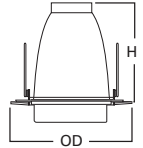

271 Drop Opal Lens

271PS White Trim with Drop Opal Glass Lens, Wet Location Listed

HOUSING / LAMP:

H270ICAT: 13W DTT or 13W TTT
H270RICAT: 13W DTT or 13W TTT
H271ICAT: 18W DTT or 18W TTT
H271RICAT: 18W DTT or 18W TTT
H272ICAT: 26W DTT or 26W TTT
H272RICAT: 26W DTT or 26W TTT
H273ICAT1D: 26W DTT or 26W TTT, 32W TTT
H273RICAT1D: 26W DTT or 26W TTT, 32W TTT

DIMENSIONS: Height: 6-1/2" [165mm]; OD: 8" [203mm]