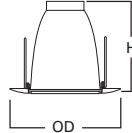

DIMENSIONS: Height: 6-1/4" [159mm]; OD: 7-1/8" [181mm]**70 Albalite Glass Lens**

70P White Trim with Frosted Albalite Glass Lens

70PS White Trim with Frosted Albalite Glass Lens, Wet Location Listed

**HOUSING / LAMP:**

DIMENSIONS: Height: 6-1/2" [165mm]; OD: 8" [203mm]**73 Fresnel Glass Lens**

73P White Trim with Fresnel Glass Lens

73PS White Trim with Fresnel Glass Lens, Wet Location

**HOUSING / LAMP:**

H270ICAT: 13W DTT or 13W TTT
 H270RICAT: 13W DTT or 13W TTT
 H271ICAT: 18W DTT or 18W TTT
 H271RICAT: 18W DTT or 18W TTT

DIMENSIONS: OD: 8" [203mm]**270 Albalite Glass Lens with Reflectors**

270PS White Trim with Frosted Albalite Glass Lens, Wet Location Listed

**HOUSING / LAMP:**

H270ICAT: 13W DTT or 13W TTT
 H270RICAT: 13W DTT or 13W TTT

DIMENSIONS: Height: 5-1/2" [140mm]; OD: 7-3/4" [197mm]**75 Diffuser**

75 All Glass Diffuser

**HOUSING / LAMP:**

H270ICAT: 13W DTT or 13W TTT
 H270RICAT: 13W DTT or 13W TTT
 H271ICAT: 18W DTT or 18W TTT
 H271RICAT: 18W DTT or 18W TTT