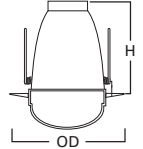

272 Dome Lens with Reflectors

272PS White Trim with Frosted Glass Dome, Wet Location Listed

HOUSING / LAMP:

H270ICAT: 13W DTT or 13W TTT
H270RICAT: 13W DTT or 13W TTT
H271ICAT: 18W DTT or 18W TTT
H271RICAT: 18W DTT or 18W TTT
H272ICAT: 26W DTT or 26W TTT
H272RICAT: 26W DTT or 26W TTT
H273ICAT1D: 26W DTT or 26W TTT, 32W TTT
H273RICAT1D: 26W DTT or 26W TTT, 32W TTT

DIMENSIONS: Height: 5-1/2" [140mm]; OD: 7-3/4" [197mm]