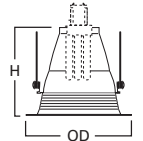

406 Baffle

406WWB White Baffle with White Reflector and Torsion Springs

406WB White Baffle with Clear Specular Reflector and Torsion Springs

406BA Black Baffle with Clear Specular Reflector and Torsion Springs