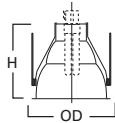

HOUSING / LAMP:

H270ICAT: 13W DTT or 13W TTT
H270RICAT: 13W DTT or 13W TTT
H271ICAT: 18W DTT or 18W TTT
H271RICAT: 18W DTT or 18W TTT
H272ICAT: 26W DTT or 26W TTT
H272RICAT: 26W DTT or 26W TTT
H273ICAT1D: 26W DTT or 26W TTT, 32W TTT
H273RICAT1D: 26W DTT or 26W TTT, 32W TTT

DIMENSIONS: Height: 6-1/4" [159mm]; OD: 7-1/8" [181mm]