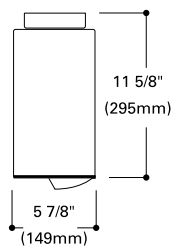

CEILING MOUNT

H2310 R40 Open Downlight

H2335 R40 Open Downlight

Finish: White (P), Bronze (BZ)

Lamp: 150W BR40

H2300 R30 Open Downlight

H2332 R30 Open Downlight

Finish: White (P), Bronze (BZ)

Lamp: 75W R30

H1310 R30 Downlight with Baffle

Finish: White (P), Bronze (BZ)

Lamp: 75W R30

Notes: UL Damp Location Listed

H1311

H1318

CEILING MOUNT

H1311 R40 Downlight with Baffle

H1318 R40 Downlight with Baffle

Finish: White (P), Bronze (BZ)

Lamp: 300W BR40

Notes: UL Damp Location Listed

CEILING MOUNT WALL WASHER

H1317 R40 Baffle Downlight/Wall Washer

Finish: White (P), Bronze (BZ)

Lamp: 150W BR40

Notes: UL Damp Location Listed

H1319

H1312

H2320

PENDANT MOUNT - 15° Swivel

H1319 Baffle Downlight

Finish: White (P), Bronze (BZ)

Lamp: 300W R40

H1312 Baffle Downlight

Finish: White (P), Bronze (BZ)

Lamp: 150W BR40, 150W PAR38

H2320 Open Downlight

Finish: White (P), Bronze (BZ)

Lamp: 150W BR40, 150W PAR38

Notes: UL Damp Location Listed