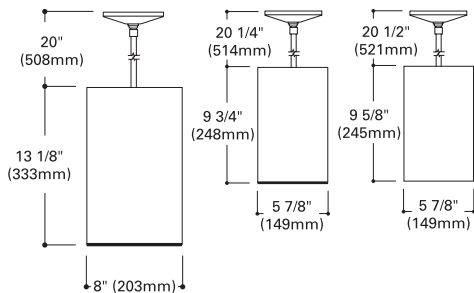

Finish: White (P), Bronze (BZ)

Lamp: 150W BR40

Notes: UL Damp Location Listed

H1319

H1312

H2320

PENDANT MOUNT - 15° Swivel

H1319 Baffle Downlight