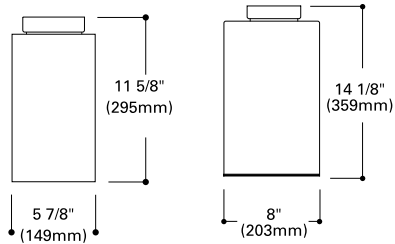

Lamp: 75W R30

H1310 R30 Downlight with Baffle

Finish: White (P), Bronze (BZ)

Lamp: 75W R30

Notes: UL Damp Location Listed

H1311

H1318

CEILING MOUNT