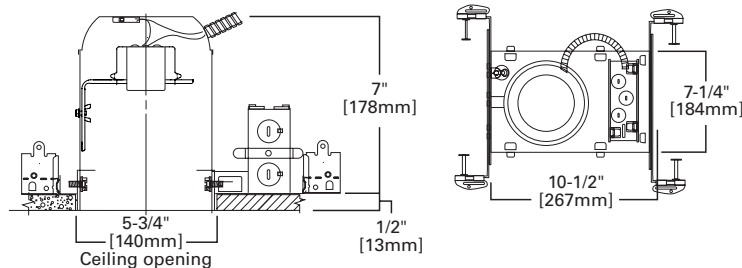

H5T

**5" Non-IC,
New Construction
Housing, 120V**

Dimensions

Special Features

- Got Nail!™ bar hangers
- q-Channel bars with Pass-N-Thru™
- Slide-N-Side™ junction box
- Quick Connect™ push wire nuts

Ordering Information