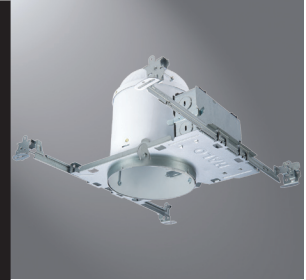

Quick Connect™

- Three 4-port push-in "Quick Connect" wire nuts included in junction box
- Speed installation and increase reliability
- No additional wire nuts required
- Simply strip and insert supply wires

Socket

- Porcelain socket with nickel plated brass screw shell
- Snaps into trim for consistent lamp positioning
- Shipping insert protects socket from overspray

Thermal Protector

Self resetting thermal protector deactivates fixture if overheating occurs due to improper lamping or misapplied insulation

Trims

Halo Fit-All concept offers multiple trim options in a variety of design styles, and functional beam distributions to control beam angle and lumen delivery in accommodating various lamp types including Halogen, CFL and LED

Compliance

- cULus Listed 1598 luminaire
- cULus Listed for feed through
- cULus Listed for damp location
- cULus Listed for wet location, covered ceiling, with select trims
- IP rated (Improper Lamp)
- RoHS compliant

H5T

**5" Non-IC,
New Construction
Housing, 120V**