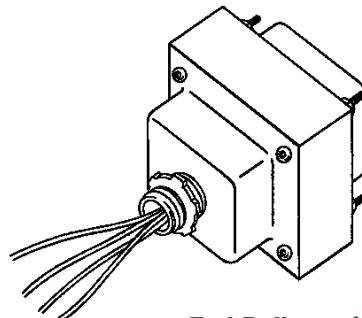

HATCH

LS1250EN

50 & 75 WATT "L" SERIES MAGNETIC TRANSFORMER

MAGNETIC 50/75 WATT

11. Open Coil

12. End Bells

13. End Bells with Nipple and Jam Nut (Thermal Protector optional)

Features:

- Custom Configurations Available
- 50 or 75 Watt Versions Available
- UL Recognized
- Dimmable

Options:

- Open Coil Style
- Mounting Brackets
- End Bells
- End Bells with Conduit Nipple
- Variations in Lead Length
- Variations in Lead Strip Length
- Variations in Wire Insulation
- Integral Thermal Protection Available