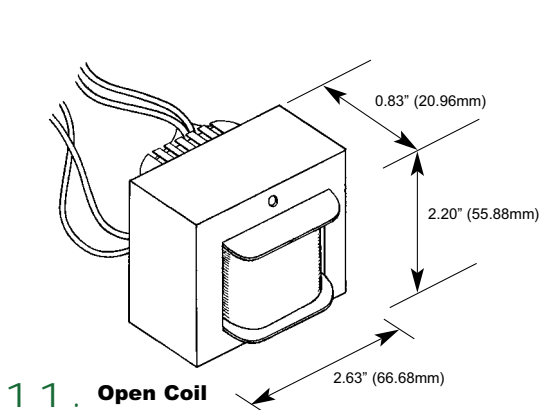

HATCH

MAGNETIC 50/75 WATT

H A R D W I R E M A G N E T I C T R A N S F O R M E R

Max Watts	Input Volts	Output Volts	Input Amps	Output Amps	Open Coil	End Bells	End W/Nipples	Thermal Protection	Case Style	Hatch Item No.	Safety Listing
50	120	11.5	0.44	4.2	Y				11	LS12-50	UL/C-UL Recognized, Class 2
						Y			12	LS12-50E	
							Y		13	LS12-50EN	
						Y	Y	13	LS12-50ENT		
75	120	11.5	0.68	6.25	Y				11	LS12-75	UL/C-UL Recognized
						Y			12	LS12-75E	
							Y		13	LS12-75EN	
						Y	Y	13	LS 12-75 ENT		

Custom Configurations Available • Dimmable

50 Watt