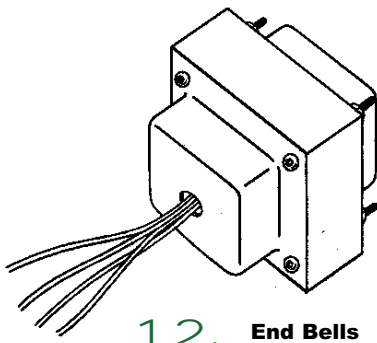

HATCH

LS1250EN

50 & 75 WATT "L" SERIES MAGNETIC TRANSFORMER

MAGNETIC 50/75 WATT

11. Open Coil

12. End Bells

13. End Bells with Nipple and Jam Nut (Thermal Protector optional)

Features:

- Custom Configurations Available
- 50 or 75 Watt Versions Available
- UL Recognized
- Dimmable

Options:

- Open Coil Style
- Mounting Brackets
- End Bells
- End Bells with Conduit Nipple
- Variations in Lead Length
- Variations in Lead Strip Length
- Variations in Wire Insulation
- Integral Thermal Protection Available