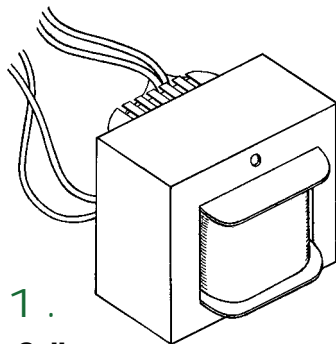

HATCH

LS1250EN

50 & 75 WATT "L" SERIES MAGNETIC TRANSFORMER

MAGNETIC 50/75 WATT

11. Open Coil

12. End Bells

13. End Bells with Nipple and Jam Nut (Thermal Protector optional)

Features:

- Custom Configurations Available
- 50 or 75 Watt Versions Available
- UL Recognized
- Dimmable

Options:

- Open Coil Style
- Mounting Brackets
- End Bells
- End Bells with Conduit Nipple
- Variations in Lead Length
- Variations in Lead Strip Length
- Variations in Wire Insulation
- Integral Thermal Protection Available