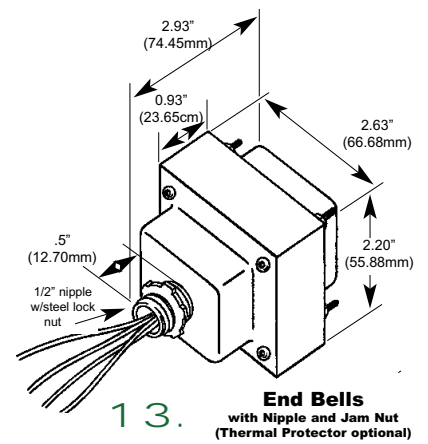

HATCH

MAGNETIC 50/75 WATT

H A R D W I R E M A G N E T I C T R A N S F O R M E R

Max Watts	Input Volts	Output Volts	Input Amps	Output Amps	Open Coil	End Bells	End W/Nipples	Thermal Protection	Case Style	Hatch Item No.	Safety Listing
50	120	11.5	0.44	4.2	Y				11	LS12-50	UL/C-UL Recognized, Class 2
						Y			12	LS12-50E	
							Y		13	LS12-50EN	
						Y	Y	13	LS12-50ENT		
75	120	11.5	0.68	6.25	Y				11	LS12-75	UL/C-UL Recognized
						Y			12	LS12-75E	
							Y		13	LS12-75EN	
						Y	Y	13	LS 12-75 ENT		

Custom Configurations Available • Dimmable

50 Watt