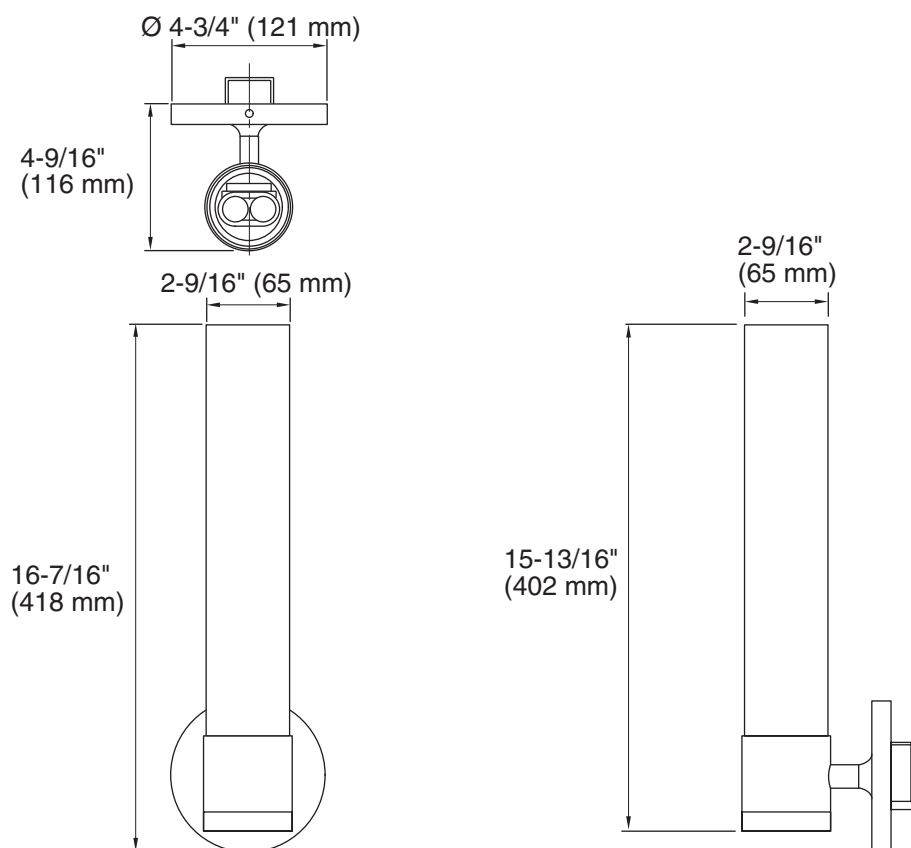

Model	Description	Colors/Finishes		
K-14483	Wall sconce – single light	<input type="checkbox"/> CP	<input type="checkbox"/> BN	<input type="checkbox"/> Other <u>BV</u>

**Product Specification**

The wall sconce shall be of metal construction. Product shall include installation hardware. Product shall feature a night light. Product shall require a 24-W, 4-pin, single twin tube plug-in CFL bulb (not supplied). Product shall complement the Purist Suite. Wall sconce shall be Kohler Model K-14483-\_\_\_\_\_.

## Installation Notes

Install this product according to the installation guide.

A neutral white bulb finish is recommended for task lighting.

If you are installing this sconce as grooming light, we recommend installing two sconces on either side of a mirror. Mount each sconce a maximum of 20" (508 mm) from the center of the mirror.

The proper height of the sconce depends upon the height of the user. Refer to the installation guide to determine the proper height of the sconce.

Product Diagram