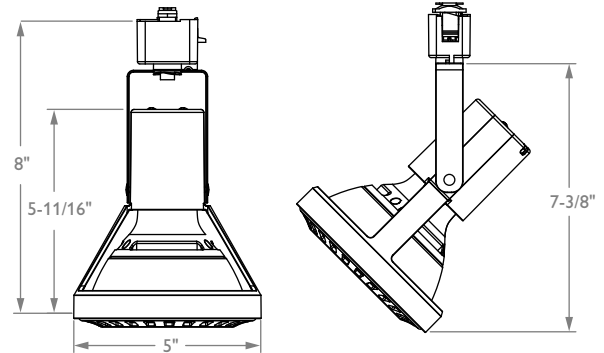

9030NWH

Gimbal rings with a
**clean
design**
for a close fit

**LYTESPAN GIMBAL RING
PAR30 AND PAR38
TRACK LUMINAIRES**

The Philips Lightolier Lytespan Gimbal Ring PAR30 and PAR38 Track Luminaires offer form factors specifically designed to create a close fit with LED lamps, with cleanly miniaturized detailed yokes and ring-shaped lampholders. These new form factors keep the attention where it's meant to be, not on your ceilings. Front re-lamping for easy maintenance. Units adjust horizontally up to 350°, vertically up to 90°.

**PHILIPS
LIGHTOLIER**

LYTESPAN GIMBAL RING PAR30 AND PAR38 TRACK LUMINAIRES

9030N Gimbal Ring PAR30

9038N Gimbal Ring PAR38

Features

- Designed with minimalistic form to create a close fit with LED lamps
- Miniaturized detailed yoke and ring-shaped lampholder for a clean appearance
- Front re-lamping for easy maintenance
- Units adjust horizontally up to 350° and vertically up to 90°
- Molded polycarbonate bodies allow for scratch free handling during installation and re-lamping
- Available in white, black, or aluminum finishes