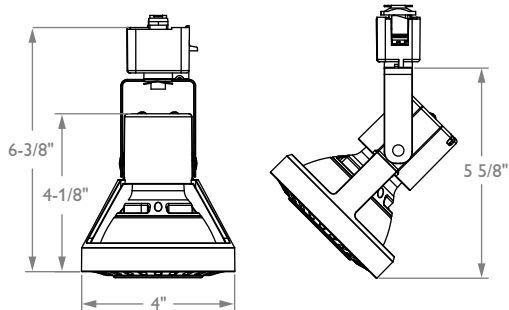

9030NWH

Gimbal rings with a
**clean
design**
for a close fit

**LYTESPAN GIMBAL RING
PAR30 AND PAR38
TRACK LUMINAIRES**

The Philips Lightolier Lytespan Gimbal Ring PAR30 and PAR38 Track Luminaires offer form factors specifically designed to create a close fit with LED lamps, with cleanly miniaturized detailed yokes and ring-shaped lampholders. These new form factors keep the attention where it's meant to be, not on your ceilings. Front re-lamping for easy maintenance. Units adjust horizontally up to 350°, vertically up to 90°.

**PHILIPS
LIGHTOLIER**

LYTESPAN GIMBAL RING PAR30 AND PAR38 TRACK LUMINAIRES

9030N Gimbal Ring PAR30

9038N Gimbal Ring PAR38

Features

- Designed with minimalistic form to create a close fit with LED lamps
- Miniaturized detailed yoke and ring-shaped lampholder for a clean appearance
- Front re-lamping for easy maintenance
- Units adjust horizontally up to 350° and vertically up to 90°
- Molded polycarbonate bodies allow for scratch free handling during installation and re-lamping
- Available in white, black, or aluminum finishes