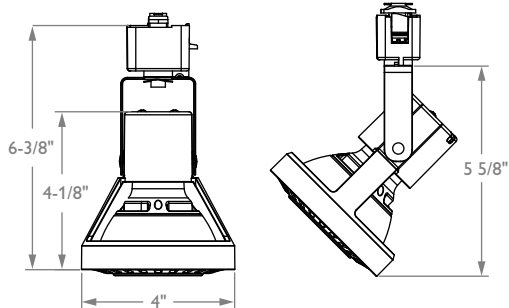

**PHILIPS
LIGHTOLIER**

LYTESPAN GIMBAL RING PAR30 AND PAR38 TRACK LUMINAIRES

9030N Gimbal Ring PAR30

9038N Gimbal Ring PAR38

Features

- Designed with minimalistic form to create a close fit with LED lamps
- Miniaturized detailed yoke and ring-shaped lampholder for a clean appearance
- Front re-lamping for easy maintenance
- Units adjust horizontally up to 350° and vertically up to 90°
- Molded polycarbonate bodies allow for scratch free handling during installation and re-lamping
- Available in white, black, or aluminum finishes