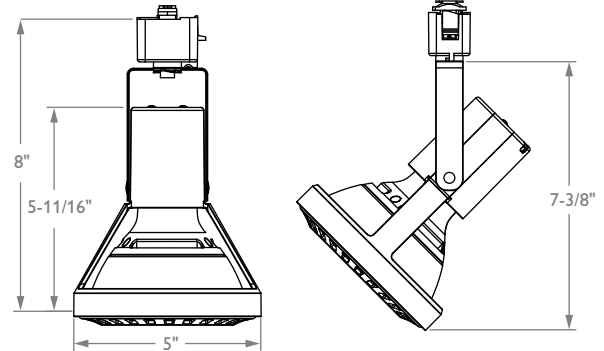

9038NBK

Gimbal rings with a
**clean
design**
for a close fit

**LYTESPAN GIMBAL RING
PAR30 AND PAR38
TRACK LUMINAIRES**

The Philips Lightolier Lytespan Gimbal Ring PAR30 and PAR38 Track Luminaires offer form factors specifically designed to create a close fit with LED lamps, with cleanly miniaturized detailed yokes and ring-shaped lampholders. These new form factors keep the attention where it's meant to be, not on your ceilings. Front re-lamping for easy maintenance. Units adjust horizontally up to 350°, vertically up to 90°.

**PHILIPS
LIGHTOLIER**

LYTESPAN GIMBAL RING PAR30 AND PAR38 TRACK LUMINAIRES

9030N Gimbal Ring PAR30

9038N Gimbal Ring PAR38

Features

- Designed with minimalistic form to create a close fit with LED lamps
- Miniaturized detailed yoke and ring-shaped lampholder for a clean appearance
- Front re-lamping for easy maintenance
- Units adjust horizontally up to 350° and vertically up to 90°
- Molded polycarbonate bodies allow for scratch free handling during installation and re-lamping
- Available in white, black, or aluminum finishes