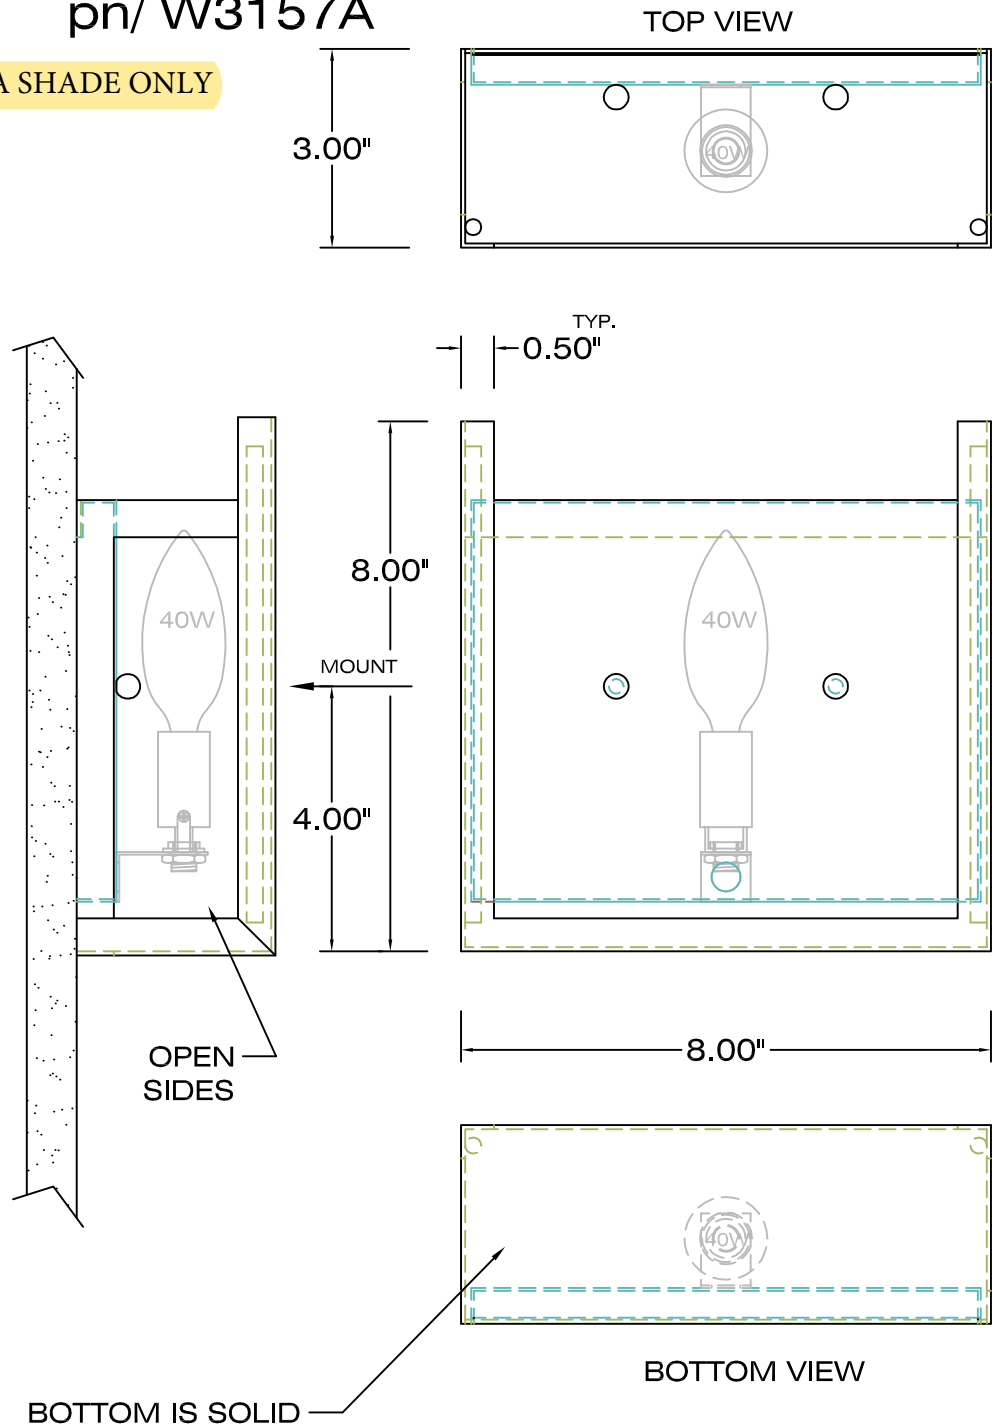

PANERA NEWTON SQUARE WALL LIGHT

pn/ W3157A

LUMDIFFW3157A SHADE ONLY

CONSTRUCTION

Welded steel

FINISH

F7: Powder Coat Bronze

DIFFUSER

"Luminate"
Custom

LAMPING

SPFL3660:
Incandescent
L7: (1) Max. 40W
Candelabra Base

INSTALLATION

-Standard J-Box.
-Suitable for damp locations.

LUMETTA INC.
33 Minnesota Avenue
Warwick, RI 02888

Date _____
Approved by _____

www.lumettainc.com
Tel. 401.691.3994
Fax. 401.921.1310
Newton Square Wall Light