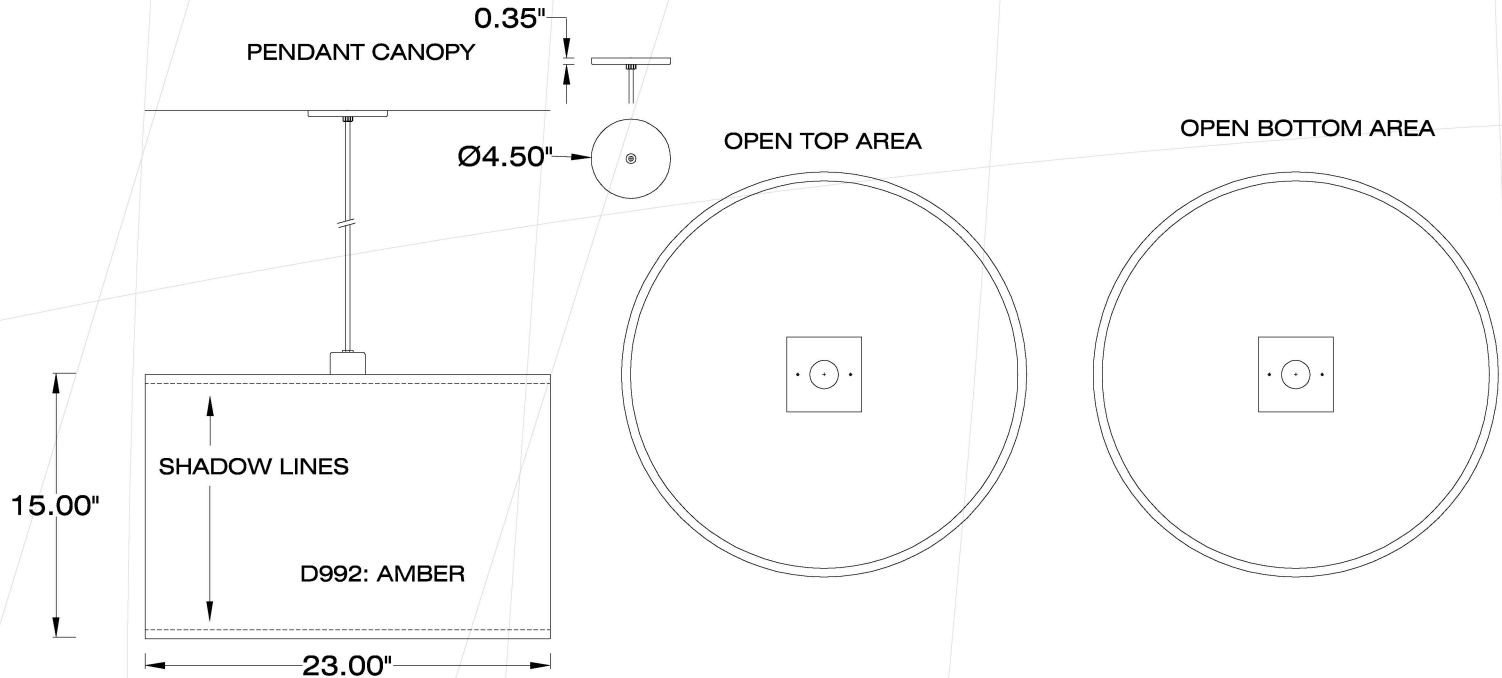

WARM SCHEME WP7B

PW52315F4D992L178

CONSTRUCTION

Welded Aluminum

FINISH

F4 Earth

DIFFUSER

"Lumenate"
D992: Amber

LAMPING

PW52315F4D992L178:

Incandescent
(L7) Max.70W/Med

INSTALLATION

8' Black Cord,
Pendant Canopy.
Standard J-Box
Suitable for Damp
Locations

LUMETTA INC.
51 Aster Street
West Warwick, RI 02893

Date _____