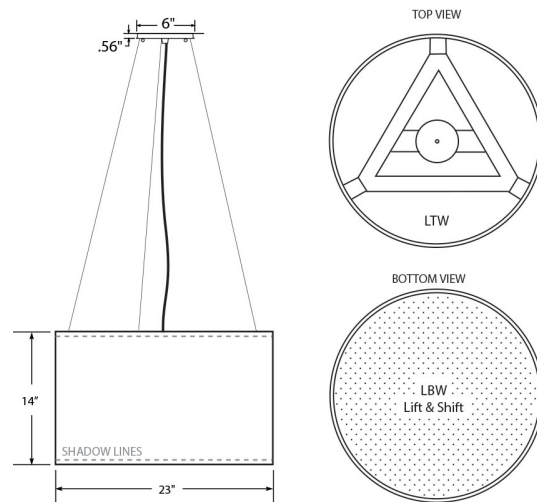

Lumenate® Diffuser

[View Choices](#)

PW52315F4D993L178
PENDANT
23" FUSCHIA DRUM PENDANT