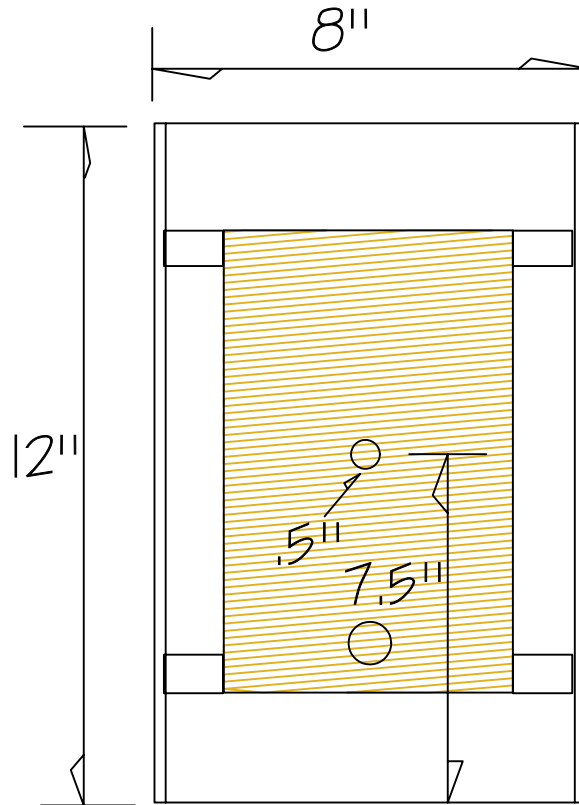

Wall Sconce

MEY3561310CFL

Top

Back

Side

Weather proof globe

Item# 35613-10CFL	Voltage 120	Drawn by ARS
Date 6/27/07	max wattage 26WATT	Approval
Customer 35613	#Bulbs 1-26WATT CFL	Finish Weathered bronze