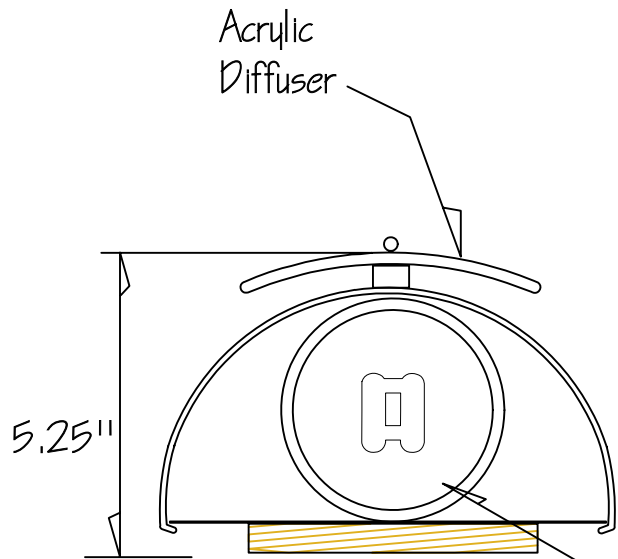

Wall Sconce

MEY3561310CFL

Top

Back

Side

Weather proof globe

Item# 35613-10CFL	Voltage 120	Drawn by ARS
Date 6/27/07	max wattage 26WATT	Approval
Customer 35613	#Bulbs 1-26WATT CFL	Finish Weathered bronze