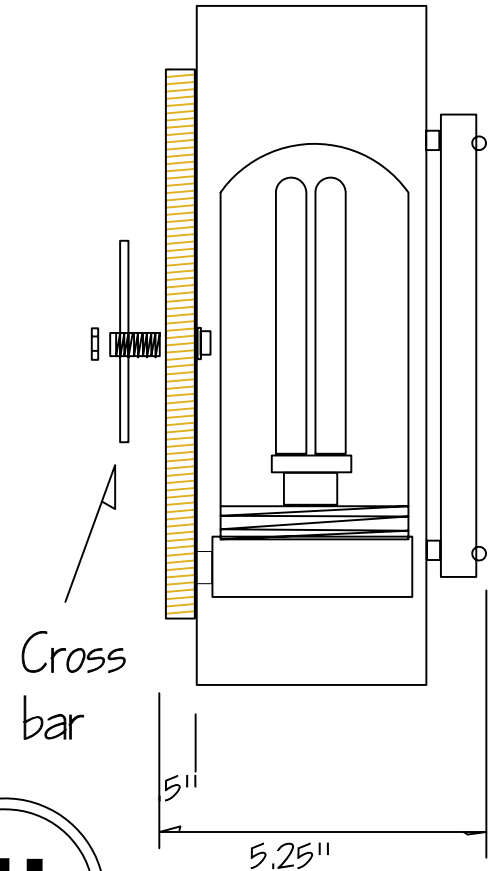

Wall Sconce

MEY3561310CFL

Top

Back

Side

Weather proof globe

Item# 35613-10CFL	Voltage 120	Drawn by ARS
Date 6/27/07	max wattage 26WATT	Approval
Customer 35613	#Bulbs 1-26WATT CFL	Finish Weathered bronze