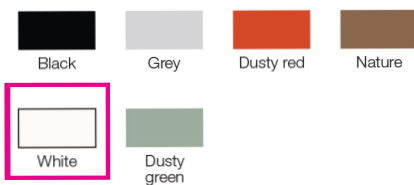

PROCESS The lamp's shade is made under high pressure casting. Shade and electrical components are hereafter assembled by hand.

DESIGNED BY / YEAR OF DESIGN Jens Fager / 2015

TYPE Pendant lamp

DESCRIPTION A small sized pendant lamp in an innovative material that works well in rows and clusters of two or more. The lamp is equipped with a high quality LED light bulb that will last for 10.000 hours. The LED bulb will save energy but still reflect a natural light and a warm glow.

MATERIAL Lamp shade in mixture of bamboo fibers and polypropylene. PVC cord.

ENVIRONMENT Indoor

CORD LENGTH (CM & INCHES) 4000 mm / 157.5"

CANOPY INCLUDED Yes

VOLTAGE (V) 200-240 V LED G9 bulb 4 W, 400 Loom, 3000K

DIMMABLE FUNCTION No

BULB INCLUDED Yes. LED bulb. Average life span of 10.000 hours

UL CERTIFICATION Yes

CLEANING INSTRUCTIONS Clean the lamp with a soft dry cloth. Always switch off the electricity before cleaning.

ABOUT THE DESIGNER Jens Fager is one of Sweden's most interesting young designers, and although a recent graduate from Konstfack University in Stockholm, he has already made an international impact with exhibitions in London, Milan and Stockholm.

LAMP; SATCO S9546 1.6JCD/G9/LED/3000K/120V/D