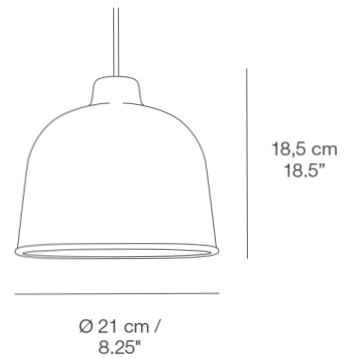

PROCESS The lamp's shade is made under high pressure casting. Shade and electrical components are hereafter assembled by hand.

DESIGNED BY / YEAR OF DESIGN Jens Fager / 2015

TYPE Pendant lamp

DESCRIPTION A small sized pendant lamp in an innovative material that works well in rows and clusters of two or more. The lamp is equipped with a high quality LED light bulb that will last for 10.000 hours. The LED bulb will save energy but still reflect a natural light and a warm glow.

MATERIAL Lamp shade in mixture of bamboo fibers and polypropylene. PVC cord.

ENVIRONMENT Indoor

CORD LENGTH (CM & INCHES) 4000 mm / 157.5"

CANOPY INCLUDED Yes

VOLTAGE (V) 200-240 V LED G9 bulb 4 W, 400 Loom, 3000K

DIMMABLE FUNCTION No

BULB INCLUDED Yes. LED bulb. Average life span of 10.000 hours

UL CERTIFICATION Yes

CLEANING INSTRUCTIONS Clean the lamp with a soft dry cloth. Always switch off the electricity before cleaning.

ABOUT THE DESIGNER Jens Fager is one of Sweden's most interesting young designers, and although a recent graduate from Konstfack University in Stockholm, he has already made an international impact with exhibitions in London, Milan and Stockholm.

LAMP; SATCO S9546 1.6JCD/G9/LED/3000K/120V/D