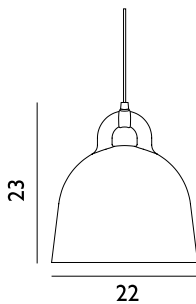

Bell Lamp Large EU			Retail Price EUR 485,00
Colli:	I		
Size & Weight:	H: 57 x Ø: 55 cm - 3,4 kg		
Packing:	Brown Box - H: 66 x L: 60 x D: 60 cm - 7,9 kg		
M3:	0,2376		
Material:	Aluminum		
Light Source:	E27 (big socket). Low-energy 9 Watt bulbs are recommended.		
	502088 White		502096 Black
	502105 Sand		502115 Grey

Bell Lamp X-Small US			Retail Price EUR 230,00
Colli:	I		
Size & Weight:	H: 23 x Ø: 22 cm - 1,5 kg		
Packing:	Brown Box - H: 33 x L: 28 x D: 28 cm - 2 kg		
M3:	0,0259		
Material:	Aluminum		
Light Source:	G9 Halogen (not included). 20 Watt bulbs are recommended.		
	503038 Sand		503046 White
	503051 Black		503139 Grey

Bell Lamp Small US			Retail Price EUR 310,00
Colli:	I		
Size & Weight:	H: 37 x Ø: 35 cm - 1,7 kg		
Packing:	Brown Box - H: 47 x L: 39 x D: 39 cm - 3,5 kg		
M3:	0,0715		
Material:	Aluminum		
Light Source:	US E26 (big socket). Low-energy 9 Watt bulbs are recommended.		
	503040 Sand		503042 Grey
	503047 White		503052 Black

Bell Lamp Medium US			Retail Price EUR 390,00
Colli:	I		
Size & Weight:	H: 44 x Ø: 42 cm - 3,1 kg		
Packing:	Brown Box - H: 53 x L: 48 x D: 48 cm - 5 kg		
M3:	0,1221		
Material:	Aluminum		
Light Source:	US E26 (big socket). Low-energy 9 Watt bulbs are recommended.		
	503044 Sand		503045 Grey
	503048 White		503053 Black