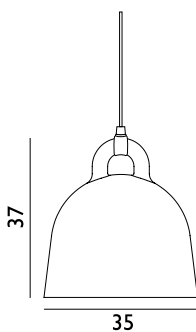

Bell Lamp Large EU			Retail Price EUR 485,00
Colli:	I		
Size & Weight:	H: 57 x Ø: 55 cm - 3,4 kg		
Packing:	Brown Box - H: 66 x L: 60 x D: 60 cm - 7,9 kg		
M3:	0,2376		
Material:	Aluminum		
Light Source:	E27 (big socket). Low-energy 9 Watt bulbs are recommended.		
	502088 White		502096 Black
	502105 Sand		502115 Grey

Bell Lamp X-Small US			Retail Price EUR 230,00
Colli:	I		
Size & Weight:	H: 23 x Ø: 22 cm - 1,5 kg		
Packing:	Brown Box - H: 33 x L: 28 x D: 28 cm - 2 kg		
M3:	0,0259		
Material:	Aluminum		
Light Source:	G9 Halogen (not included). 20 Watt bulbs are recommended.		
	503038 Sand		503046 White
	503051 Black		503139 Grey

Bell Lamp Small US			Retail Price EUR 310,00
Colli:	I		
Size & Weight:	H: 37 x Ø: 35 cm - 1,7 kg		
Packing:	Brown Box - H: 47 x L: 39 x D: 39 cm - 3,5 kg		
M3:	0,0715		
Material:	Aluminum		
Light Source:	US E26 (big socket). Low-energy 9 Watt bulbs are recommended.		
	503040 Sand		503042 Grey
	503047 White		503052 Black

Bell Lamp Medium US			Retail Price EUR 390,00
Colli:	I		
Size & Weight:	H: 44 x Ø: 42 cm - 3,1 kg		
Packing:	Brown Box - H: 53 x L: 48 x D: 48 cm - 5 kg		
M3:	0,1221		
Material:	Aluminum		
Light Source:	US E26 (big socket). Low-energy 9 Watt bulbs are recommended.		
	503044 Sand		503045 Grey
	503048 White		503053 Black