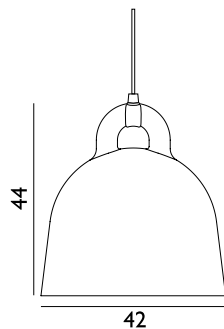

Bell Lamp Large EU			Retail Price EUR 485,00
Colli:	I		
Size & Weight:	H: 57 x Ø: 55 cm - 3,4 kg		
Packing:	Brown Box - H: 66 x L: 60 x D: 60 cm - 7,9 kg		
M3:	0,2376		
Material:	Aluminum		
Light Source:	E27 (big socket). Low-energy 9 Watt bulbs are recommended.		
	502088 White		502096 Black
	502105 Sand		502115 Grey

Bell Lamp X-Small US			Retail Price EUR 230,00
Colli:	I		
Size & Weight:	H: 23 x Ø: 22 cm - 1,5 kg		
Packing:	Brown Box - H: 33 x L: 28 x D: 28 cm - 2 kg		
M3:	0,0259		
Material:	Aluminum		
Light Source:	G9 Halogen (not included). 20 Watt bulbs are recommended.		
	503038 Sand		503046 White
	503051 Black		503139 Grey

Bell Lamp Small US			Retail Price EUR 310,00
Colli:	I		
Size & Weight:	H: 37 x Ø: 35 cm - 1,7 kg		
Packing:	Brown Box - H: 47 x L: 39 x D: 39 cm - 3,5 kg		
M3:	0,0715		
Material:	Aluminum		
Light Source:	US E26 (big socket). Low-energy 9 Watt bulbs are recommended.		
	503040 Sand		503042 Grey
	503047 White		503052 Black

Bell Lamp Medium US			Retail Price EUR 390,00
Colli:	I		
Size & Weight:	H: 44 x Ø: 42 cm - 3,1 kg		
Packing:	Brown Box - H: 53 x L: 48 x D: 48 cm - 5 kg		
M3:	0,1221		
Material:	Aluminum		
Light Source:	US E26 (big socket). Low-energy 9 Watt bulbs are recommended.		
	503044 Sand		503045 Grey
	503048 White		503053 Black