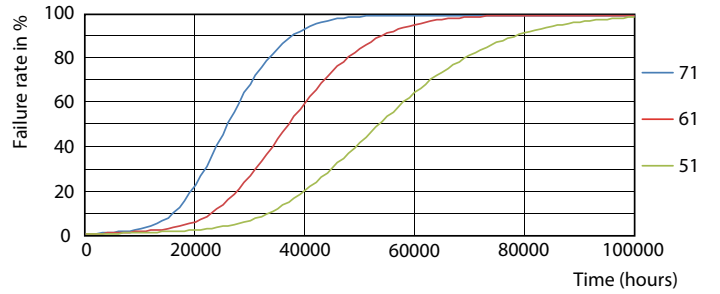

TLED MF CorePro U bent 2100lm 4000K

Photometric data

15-5W 2G13 840 4000K

15-5W 2G13

15-5W 2G13 830 3000K

Lifetime

15-5W 2G13

8.5W G13