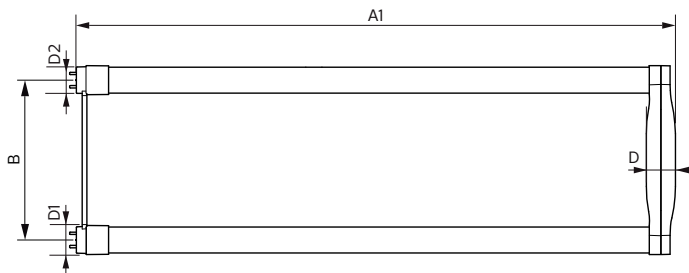

Product data

General Information		Starting Time (Nom)	
Base	2G13 [2G13]		0.9 s
EU RoHS compliant	Yes	Warm Up Time to 60% Light (Nom)	0.9 s
Nominal Lifetime (Nom)	50000 h	UL Type	Type B - bypass the ballast
Switching Cycle	50000X	Power Factor (Nom)	0.9
		Voltage (Nom)	120-277 V
Light Technical		Temperature	
Color Code	841 [CCT of 4100K (841)]	T-Ambient (Max)	45 °C
Beam Angle (Nom)	180 °	T-Ambient (Min)	-20 °C
Initial lumen (Nom)	2100 lm	T-Storage (Max)	65 °C
Color Designation	Cool White (CW)	T-Storage (Min)	-40 °C
Correlated Color Temperature (Nom)	4000 K	T-Case Maximum (Nom)	51 °C
Luminous Efficacy (rated) (Nom)	135.00 lm/W		
Color Consistency	<6	Controls and Dimming	
Color Rendering Index (Nom)	82	Dimmable	No
LLMF At End Of Nominal Lifetime (Nom)	70 %		
Operating and Electrical		Mechanical and Housing	
Input Frequency	50 to 60 Hz	Product Length	600 mm
Power (Rated) (Nom)	15.5 W		
Lamp Current (Max)	140 mA	Approval and Application	
Lamp Current (Min)	63 mA	Energy Efficiency Label (EEL)	Not applicable
		Energy Saving Product	Yes

T8

Approbation Marks	UL certificate RoHS compliance DLC compliance
Energy Consumption kWh/1000 h	- kWh
Energy Certifications	DLC Standard
Product Data	
Order product name	15.5T8-6U/COR/24-840/MF21/G 10/1
EAN/UPC - Product	046677535551

Order code	535559
Numerator - Quantity Per Pack	1
Numerator - Packs per outer box	10
Material Nr. (12NC)	929001934804
Net Weight (Piece)	0.230 kg
Model Number	9290019348

Dimensional drawing

Product	D1	D2	B	A1	D
15.5T8-6U/COR/24-840/MF21/G 10/1	25.7 mm	28.1 mm	152 mm	570 mm	27.9 mm