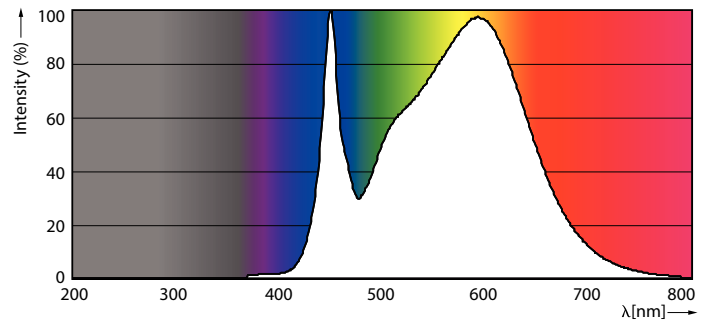

Photometric data

15-5W 2G13