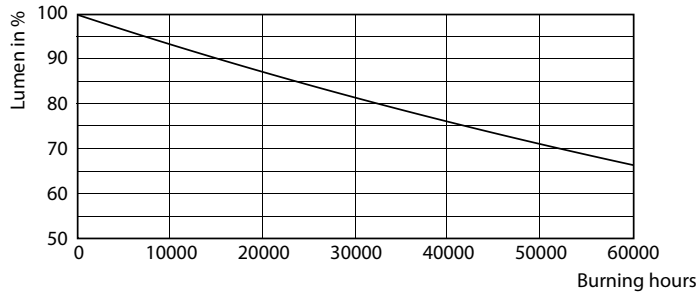

Product data

General Information		Starting Time (Nom)	
Base	2G13 [2G13]		0.9 s
EU RoHS compliant	Yes	Warm Up Time to 60% Light (Nom)	0.9 s
Nominal Lifetime (Nom)	50000 h	UL Type	Type B - bypass the ballast
Switching Cycle	50000X	Power Factor (Nom)	0.9
		Voltage (Nom)	120-277 V
Light Technical		Temperature	
Color Code	841 [CCT of 4100K (841)]	T-Ambient (Max)	45 °C
Beam Angle (Nom)	180 °	T-Ambient (Min)	-20 °C
Initial lumen (Nom)	2100 lm	T-Storage (Max)	65 °C
Color Designation	Cool White (CW)	T-Storage (Min)	-40 °C
Correlated Color Temperature (Nom)	4000 K	T-Case Maximum (Nom)	51 °C
Luminous Efficacy (rated) (Nom)	135.00 lm/W		
Color Consistency	<6	Controls and Dimming	
Color Rendering Index (Nom)	82	Dimmable	No
LLMF At End Of Nominal Lifetime (Nom)	70 %		
Operating and Electrical		Mechanical and Housing	
Input Frequency	50 to 60 Hz	Product Length	600 mm
Power (Rated) (Nom)	15.5 W		
Lamp Current (Max)	140 mA	Approval and Application	
Lamp Current (Min)	63 mA	Energy Efficiency Label (EEL)	Not applicable
		Energy Saving Product	Yes

TLED MF CorePro U bent 2100lm 4000K

Photometric data

15-5W 2G13 840 4000K

15-5W 2G13

15-5W 2G13 830 3000K

Lifetime

15-5W 2G13

8.5W G13