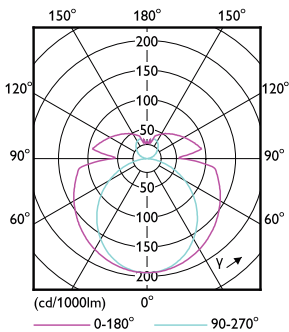

Product data

General Information		Starting Time (Nom)	
Base	2G13 [2G13]		0.9 s
EU RoHS compliant	Yes	Warm Up Time to 60% Light (Nom)	0.9 s
Nominal Lifetime (Nom)	50000 h	UL Type	Type B - bypass the ballast
Switching Cycle	50000X	Power Factor (Nom)	0.9
		Voltage (Nom)	120-277 V
Light Technical		Temperature	
Color Code	841 [CCT of 4100K (841)]	T-Ambient (Max)	45 °C
Beam Angle (Nom)	180 °	T-Ambient (Min)	-20 °C
Initial lumen (Nom)	2100 lm	T-Storage (Max)	65 °C
Color Designation	Cool White (CW)	T-Storage (Min)	-40 °C
Correlated Color Temperature (Nom)	4000 K	T-Case Maximum (Nom)	51 °C
Luminous Efficacy (rated) (Nom)	135.00 lm/W		
Color Consistency	<6	Controls and Dimming	
Color Rendering Index (Nom)	82	Dimmable	No
LLMF At End Of Nominal Lifetime (Nom)	70 %		
Operating and Electrical		Mechanical and Housing	
Input Frequency	50 to 60 Hz	Product Length	600 mm
Power (Rated) (Nom)	15.5 W		
Lamp Current (Max)	140 mA	Approval and Application	
Lamp Current (Min)	63 mA	Energy Efficiency Label (EEL)	Not applicable
		Energy Saving Product	Yes

Order code	535559
Numerator - Quantity Per Pack	1
Numerator - Packs per outer box	10
Material Nr. (12NC)	929001934804
Net Weight (Piece)	0.230 kg
Model Number	9290019348

Dimensional drawing

Product	D1	D2	B	A1	D
15.5T8-6U/COR/24-840/MF21/G 10/1	25.7 mm	28.1 mm	152 mm	570 mm	27.9 mm

TLED MF CorePro U bent 2100lm 4000K

Photometric data

15-5W 2G13 840 4000K

15-5W 2G13

15-5W 2G13 830 3000K

Lifetime

15-5W 2G13

8.5W G13