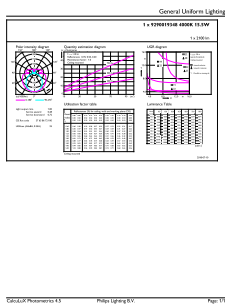

Product data

General Information		Starting Time (Nom)	
Base	2G13 [2G13]		0.9 s
EU RoHS compliant	Yes	Warm Up Time to 60% Light (Nom)	0.9 s
Nominal Lifetime (Nom)	50000 h	UL Type	Type B - bypass the ballast
Switching Cycle	50000X	Power Factor (Nom)	0.9
		Voltage (Nom)	120-277 V
Light Technical		Temperature	
Color Code	841 [CCT of 4100K (841)]	T-Ambient (Max)	45 °C
Beam Angle (Nom)	180 °	T-Ambient (Min)	-20 °C
Initial lumen (Nom)	2100 lm	T-Storage (Max)	65 °C
Color Designation	Cool White (CW)	T-Storage (Min)	-40 °C
Correlated Color Temperature (Nom)	4000 K	T-Case Maximum (Nom)	51 °C
Luminous Efficacy (rated) (Nom)	135.00 lm/W		
Color Consistency	<6	Controls and Dimming	
Color Rendering Index (Nom)	82	Dimmable	No
LLMF At End Of Nominal Lifetime (Nom)	70 %		
Operating and Electrical		Mechanical and Housing	
Input Frequency	50 to 60 Hz	Product Length	600 mm
Power (Rated) (Nom)	15.5 W		
Lamp Current (Max)	140 mA	Approval and Application	
Lamp Current (Min)	63 mA	Energy Efficiency Label (EEL)	Not applicable
		Energy Saving Product	Yes

T8

Approbation Marks	UL certificate RoHS compliance DLC compliance
Energy Consumption kWh/1000 h	- kWh
Energy Certifications	DLC Standard
Product Data	
Order product name	15.5T8-6U/COR/24-840/MF21/G 10/1
EAN/UPC - Product	046677535551

Order code	535559
Numerator - Quantity Per Pack	1
Numerator - Packs per outer box	10
Material Nr. (12NC)	929001934804
Net Weight (Piece)	0.230 kg
Model Number	9290019348

Dimensional drawing

Product	D1	D2	B	A1	D
15.5T8-6U/COR/24-840/MF21/G 10/1	25.7 mm	28.1 mm	152 mm	570 mm	27.9 mm

TLED MF CorePro U bent 2100lm 4000K

Photometric data

15-5W 2G13 840 4000K

15-5W 2G13

15-5W 2G13 830 3000K

Lifetime

15-5W 2G13

8.5W G13