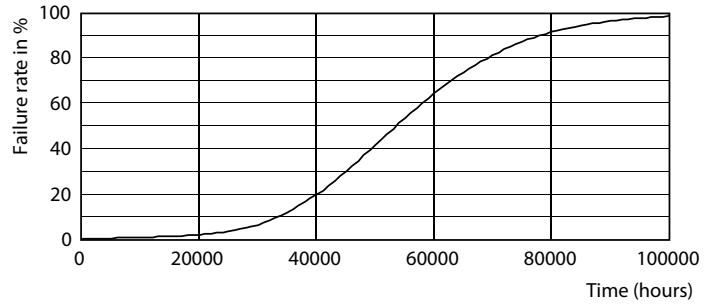

TLED MF CorePro U bent 2100lm 4000K

Photometric data

15-5W 2G13 840 4000K

15-5W 2G13

15-5W 2G13 830 3000K

Lifetime

15-5W 2G13

8.5W G13