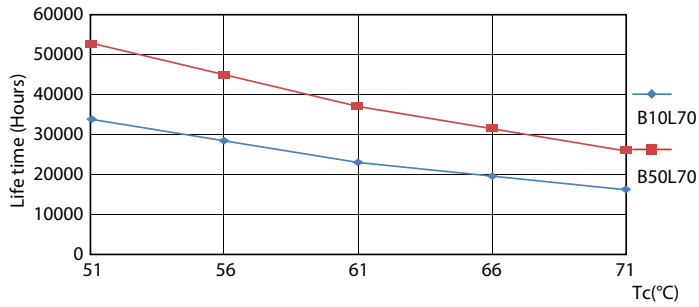

15-5W 2G13

15-5W 2G13