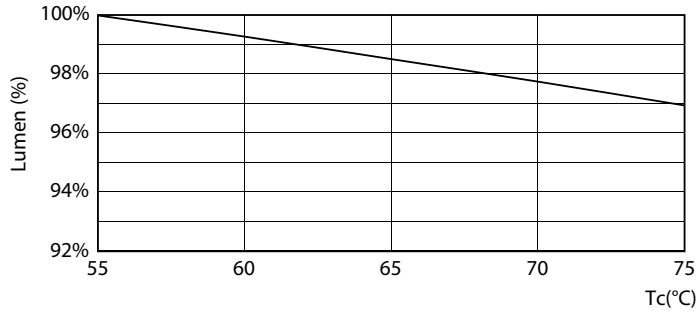

Product data

General Information		Starting Time (Nom)	
Base	2G13 [2G13]		0.9 s
EU RoHS compliant	Yes	Warm Up Time to 60% Light (Nom)	0.9 s
Nominal Lifetime (Nom)	50000 h	UL Type	Type B - bypass the ballast
Switching Cycle	50000X	Power Factor (Nom)	0.9
		Voltage (Nom)	120-277 V
Light Technical		Temperature	
Color Code	841 [CCT of 4100K (841)]	T-Ambient (Max)	45 °C
Beam Angle (Nom)	180 °	T-Ambient (Min)	-20 °C
Initial lumen (Nom)	2100 lm	T-Storage (Max)	65 °C
Color Designation	Cool White (CW)	T-Storage (Min)	-40 °C
Correlated Color Temperature (Nom)	4000 K	T-Case Maximum (Nom)	51 °C
Luminous Efficacy (rated) (Nom)	135.00 lm/W		
Color Consistency	<6	Controls and Dimming	
Color Rendering Index (Nom)	82	Dimmable	No
LLMF At End Of Nominal Lifetime (Nom)	70 %		
Operating and Electrical		Mechanical and Housing	
Input Frequency	50 to 60 Hz	Product Length	600 mm
Power (Rated) (Nom)	15.5 W		
Lamp Current (Max)	140 mA	Approval and Application	
Lamp Current (Min)	63 mA	Energy Efficiency Label (EEL)	Not applicable
		Energy Saving Product	Yes

TLED MF CorePro U bent 2100lm 4000K

Photometric data

15-5W 2G13 840 4000K

15-5W 2G13

15-5W 2G13 830 3000K

Lifetime

15-5W 2G13

8.5W G13