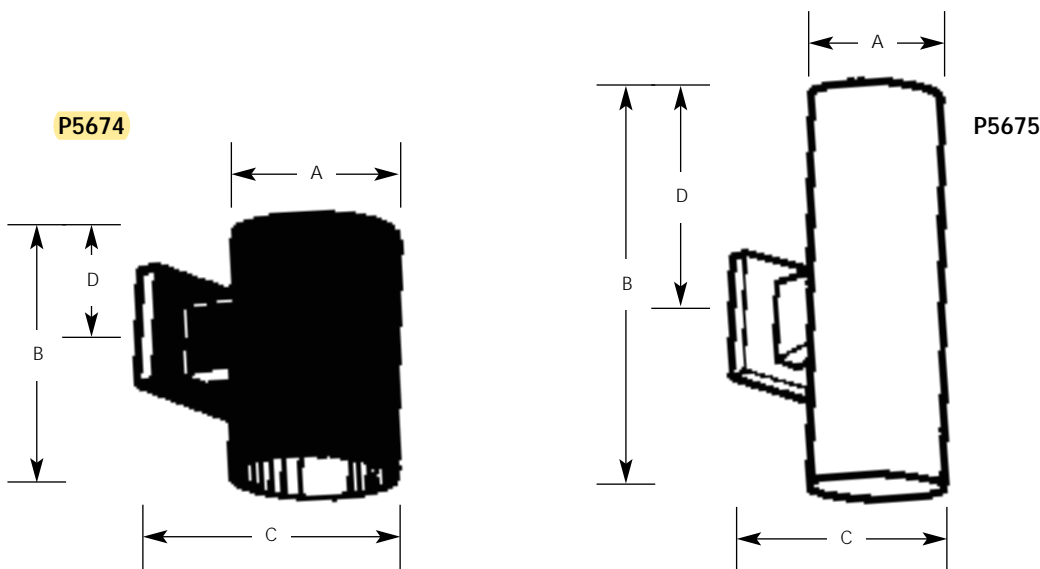

Catalog No.	Finish				Lamping	Dimensions (Inches)			
	Bronze	White	Black	Gray		A	B	C	D
P5674	-20	-30	-31	-82	1-75w PAR30, 65w BR30	5	7-1/4	8	2-1/2
P5675	-20	-30	-31	-82	2-75w PAR30	5	14	8	7

Specifications:

General

- Extruded aluminum .125 wall thickness one piece cylinder
- Cast aluminum wall bracket
- P5674 - Down lighting
- P5675 - Up/Down lighting. P8799-31 top cover lens recommended when unit is used outdoors
- Interior finish matches exterior finish

Mounting

- Covers any outlet box
- Cast mounting bracket is 4-1/2" square
- Outlet box mounting bracket supplied permitting attachment of unit to wall with one almost invisible set screw

Electrical

- Medium base porcelain socket with nickel plated brass screw shell