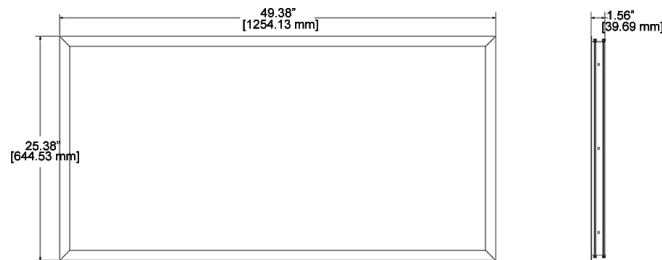

Recessed mounting kits for drywall ceilings.

Color: White

Weight: 3.6 lbs

| | |
|---------------------|-------------------------|
| Project: | Type: LEDPL1A |
| Prepared By: | Date: |

Technical Specifications

Construction

Construction:

Extruded aluminum construction with mitered corners for square fit

Finish:

Formulated for high-durability and long lasting color

Other

Description:

LPANEL 2X4 recessed mounting kit for drywall ceilings

Dimensions

ROUGH IN CUT OUT
24 5/8" X 48 5/8"