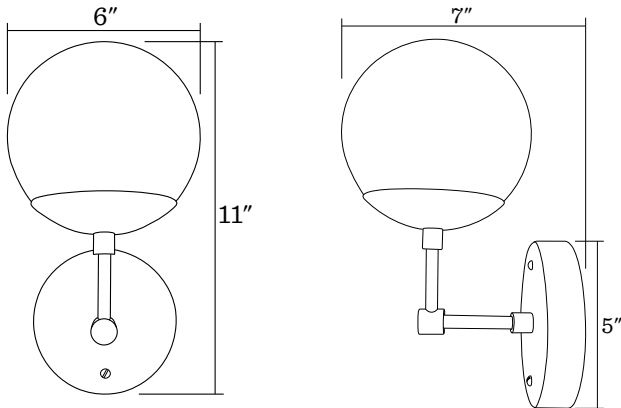

True Black / Opal Shade #115073

Ellerbe Sconce

Shown in Natural Brass with Clear Shade and G16 Clear Bulb

Application: Wall Sconce

Product origin: USA

UL listed:  US

Wattage:

Incandescent, Medium Base Socket
Max wattage: 40

Voltage: 120/220

Dimensions:

Height: 11"

Width: 6"

Shade Diameter: 6"

Projection: 7"

Canopy Width: 5"

Finish: TB, NB, or PN