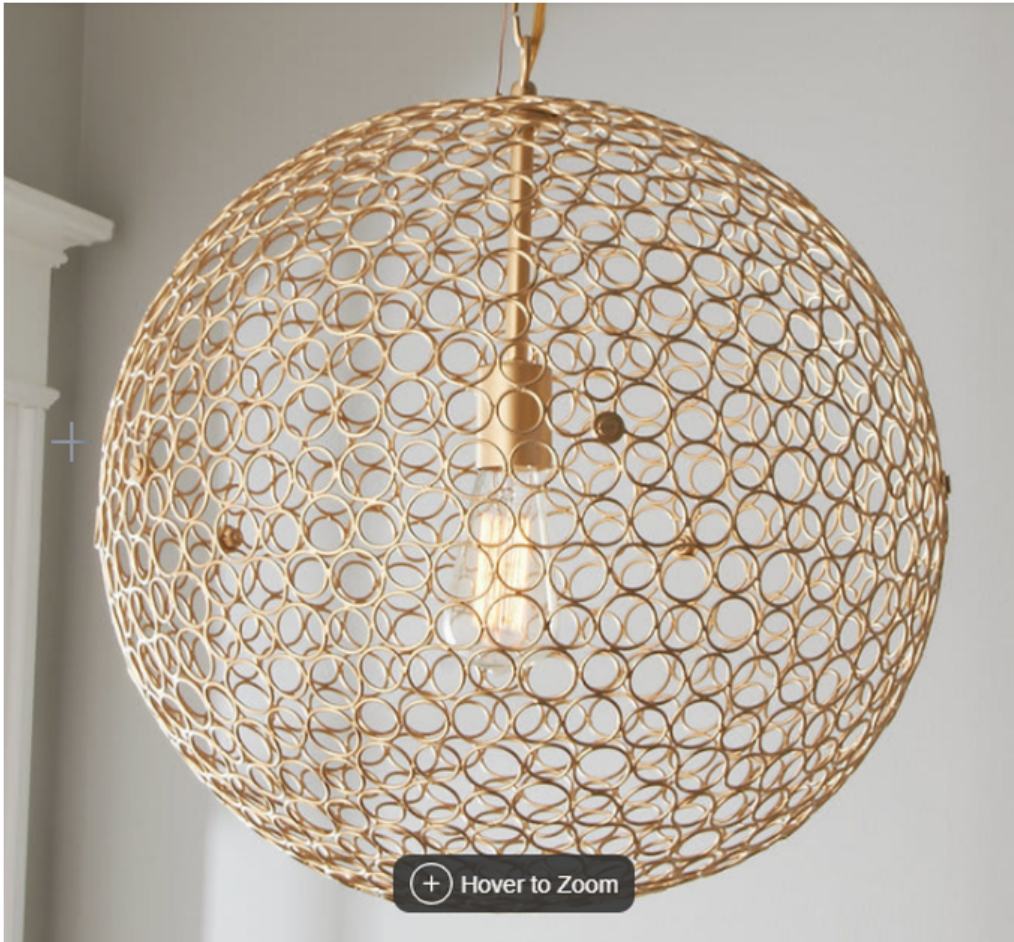

## SOLLA10036GL9FT

**Steel rings form a globe around a central light. This simple, modern lantern will add a sophisticated touch to any decor. In 3 sizes to coordinate in different areas or use artistically mixed together. CUSTOM ADDED 9FT OF CHAIN / 10FT WIRE LEAD.**