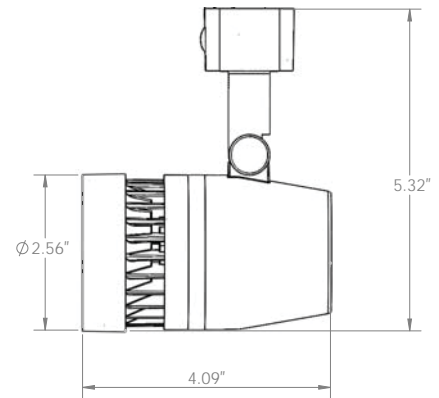

Solais Lighting | Xd20 Trackhead

TYPE T1-XD20-25-30K-1100-BK-J

Solais LED Track Fixture

Product Description: The Solais active Super High Output LED 2.5-inch diameter track fixture excels in high-performance lighting applications that demand the lumen output, center beam candle power and color rendering needed in high-end retail and commercial applications.

VioLight™: Solais developed VioLight™ for its retail clients demanding better vibrance to colors in their environments. This technology strengthens retailers' products with enhanced color.

Performance Summary: Fully dimmable | Certified to UL Standard 1993 | RoHS-compliant | Contain no lead or mercury | Dry location rating

Application: Designed for use in track (surface, pendant or troffer mounted)

Voltage: 120 V Standard

CCT: 2700K, 3000K, 3000K w/ VioLight, 3500K*, 4000K*

Dimmable: Yes - Visit solais.com/dimming.php for compatibility list

Track Type: J-type, L-type, H-type, G-type*

Life: 50,000 Hours (L70)

Weight (oz.): 9.6

Fixture Images