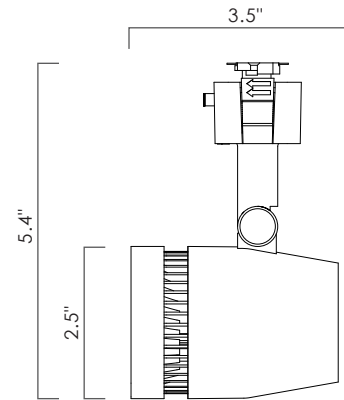

Solais LED Track Fixture

Product Description: The Solais active LED 2.5-inch diameter track fixture excels in high-performance lighting applications that demand the lumen output, center beam candle power and color rendering needed in high-end retail and commercial applications.

Performance Summary: Fully dimmable | Certified to UL Standard 1993 | RoHS-compliant | Contain no lead or mercury | Dry location rating

Application: Designed for use in track (surface, pendant or troffer mounted)

Voltage: 120 V Standard

Dimmable: Yes - Visit solais.com/dimming.php for compatibility list

Life: 50,000 Hours (L70)

Power Factor: .92

Track Type: J-type, L-type, H-type, G-type*

Weight (oz.): 9.6

Product Code	Power (Watts)	Beam Angle	CCT (K)	Lumen Output	CBCP (cd)	CRI
Xi20/15/30K/1050/_/_/_	15	15°	3000	1100	8600	83
Xi20/25/30K/1050/_/_/_	15	25°	3000	1100	5350	83
Xi20/40/30K/1050/_/_/_	15	40°	3000	1100	2100	83
Xi20/15/27K/1000/_/_/_	15	15°	2700	1050	8200	83
Xi20/25/27K/1000/_/_/_	15	25°	2700	1050	5100	83
Xi20/40/27K/1000/_/_/_	15	40°	2700	1050	2000	83

Housing Color: White (WH), Silver (SL), and Black (BK)

Ordering Information

Example: Xi20/25/30K/1100/WH/J/HL

Xi20	/	/	/	/	/	/		
Form Factor Xi20		Beam Spread 15 25 40		CCT / Lumens 27K / 1050 30K / 1100 35K* / 1100 40K* / 1100		Housing Color WH - White SL - Silver BK - Black	Track Type J L H G*	Accessories See Accessory Sheet

* Special Order

Fixture Images