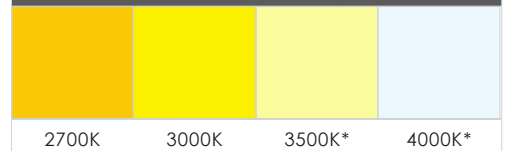

## Ordering Information

Example: Xi20/25/30K/1100/WH/J/HL

Xi20	/	/	/	/	/	/		
<b>Form Factor</b> Xi20		<b>Beam Spread</b> 15 25 40		<b>CCT / Lumens</b> 27K / 1050 30K / 1100 35K* / 1100 40K* / 1100		<b>Housing Color</b> WH - White SL - Silver BK - Black	<b>Track Type</b> J L H G*	<b>Accessories</b> See Accessory Sheet

## Beam Angles

15°

25°

40°

## Color Temperature

2700K

3000K

3500K\*

4000K\*