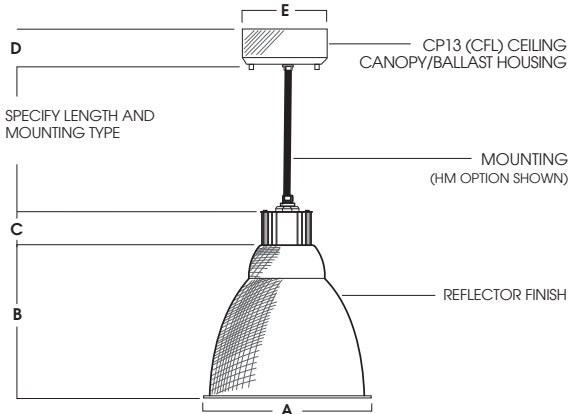

A	B	C	D	E
7.38	8.0	4.5	2.75	7.0
10.25	12.0	4.5	2.75	7.0
11.75	14.0	4.5	2.75	7.0

SERIES	LAMPS	WATTS	BALLAST	MOUNTING/OPTIONS	FINISH
RP0808 RP1014 RP1214	CF**	13W, 18W, 26W, 32W, 42W	E1-Electronic, 120v E2-Electronic, 277v *DA1-Advance Mark 10™ Powerline Dimming, 120v¹ *DA2-Advance Mark 10™ Powerline Dimming, 277v¹ *DA7-Advance Mark 7™ 0-10v Dimming, 120v thru 277v *DLE-Lutron Hi-Lume/ EcoSystem™ 120v/277v WRL(-) -Watt Restriction Label For INC Options	CP13- Ballast Housing/Ceiling Canopy Required with CF and MH Options CD*- Cord and Cable Mount HM*- Hang Straight Pendant HMAT*- Adjustable Length Hang Straight Pendant PM*- Pendant/Straight Mount LNENC/EM(X)- All RM EM use In Line RM Ballast Specify Voltage FS- Fuse Holder and Fuse	MW- Matte White MB- Matte Black GW- Gloss White GB- Gloss Black BZ- Bronze OB- Oil Rubbed Bronze PT- Platinum SI- Silver CH- Charcoal GH- Graphite AM- Anodic Malachite SN- Sun Gold BL- Blue Streak RD- Red Baron CO- Copper Metallic CC- Custom Color
	INC	100W			
	MH**	39W, 90W, 100W			
	**Requires CP13		*36" Max Pendant Length	LNENC/EM(X) IN LINE EM FOR CFL LAMPS 	*Specify Length in Inches
					Consult Factory for Custom or Metal Finishes

EXAMPLE: RP0808CF113WE1/CP13CD36MB/RP8PT

PROJECT:	TYPE:
CAT. NO.: