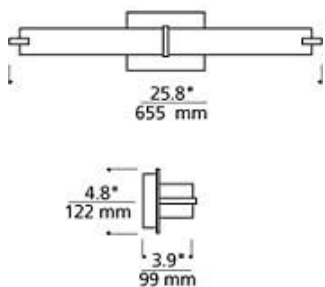

ORDERING INFORMATION

700BCMET	COLOR	FINISH	LAMP
Y	ACRYLIC LENS	Z ANTIQUE BRONZE	INCANDESCENT 120V
	FROST	C CHROME	-CF FLUORESCENT 120V
		S SATIN NICKEL	-CF277 FLUORESCENT 277V
			-LED LED 3000K 120V

Acrylic not available with incandescent lamp.