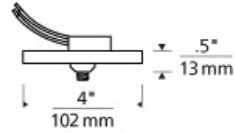

FreeJack 4" Round Flush Canopy

DESCRIPTION

Mounts to a standard 4" junction box with round plaster ring (provided by electrician). Electronic transformer (included) fits in junction box. One FreeJack port; for ceiling or wall.

INSTALLATION

This product can mount to either a 4" square electrical box with round plaster ring or an octagonal electrical box (not included). Transformer (included) fits in junction box. For ceiling or wall. If wall mounting, head should be no longer than 6".