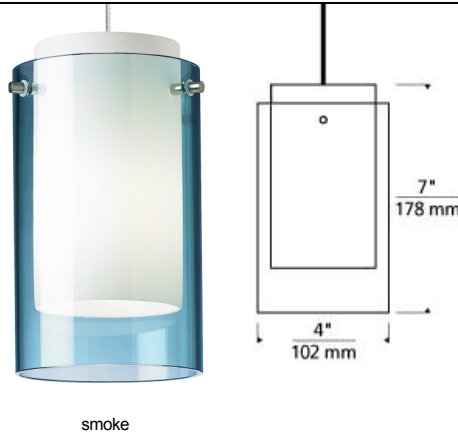

Mini Echo Pendant LED ✶ SORAA T20

DESCRIPTION

The Mini Echo pendant light by Tech Lighting is a timeless contemporary glass cylinder pendant. The modern silhouette of this pendant echoes an inner white glass cylinder to provide a pop of color while softly diffusing the light within. With five available on trend color options and high quality metal finishes the Mini Echo creates an exciting yet sophisticated look and feel to any space. Scaling at 7" in length and 4" in width this pendant is ideal for closet lighting, bath lighting flanking a vanity or even bedroom lighting. The Mini Echo comes with two fully dimmable lamping options, halogen and energy efficient LED allowing you the ability to customize the light tones to your desired ambiance. Includes low-voltage, 50 watt halogen bi-pin lamp or 8 watt, 300 delivered lumen, 3000K, replaceable SORAA® LED module and six feet of field-cutttable cable. Dimmable with low-voltage electronic or magnetic dimmer (based on the transformer) Works with SORAA.

smoke

INSTALLATION

Socket terminates with FreeJack male connector, which may be installed into a system connector. Elements ordered with a system prefix include a connector for that system.

ACCESSORIES & OPTICAL CONTROLS

SORAA® LED Bi-Pin Replacement Pendant Module, Swag Hook

WEIGHT

1.3lb / 0.59kg ±

amber aquamarine clear smoke steel blue

ORDERING INFORMATION

700	SYSTEM	ECP	COLOR	FINISH	LAMP
FJ	FREEJACK		A AMBER	Z ANTIQUE BRONZE	12 VOLT HALOGEN (T20)
MP	MONOPOINT		Q AQUAMARINE	C CHROME	-LEDS930 12 VOLT LED 90 CRI 3000K (T20/T24)
MO	MONORAIL		C CLEAR	S SATIN NICKEL	-24 24 VOLT HALOGEN
MO2	TWO-CIRCUIT MONORAIL		S SMOKE		
			U STEEL BLUE		

Note: MP includes 4" Round Flush Canopy. Note: MP includes 4 Round Flush Canopy.

Chrome not offered on Monorail & Two-Circuit Monorail.

700 ____ ECP _____

FIXTURE TYPE: _____

JOB NAME: _____

NOTES: _____
