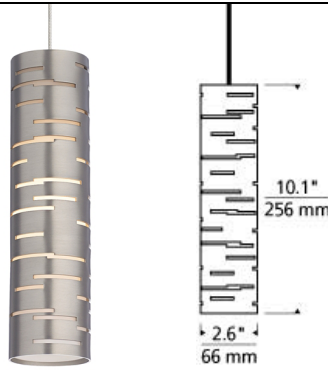

**Revel Pendant** LED SORAA T20

**DESCRIPTION**

The sharp contemporary look of the Revel pendant features a unique design that appears to capture light in motion. The laser cut etches allow for ample light distribution while perfectly diffusing light making for a comfortable viewing experience. The Revel pendant is available in four on-trend finishes, Antique Bronze, Gloss Black, Gloss White and Satin Nickel. Create a custom chandler that has an ultra sharp look by pairing the Revel pendant with one of multi-port canopies. Revel is ideal for kitchen island lighting, bedroom lighting flanking a night stand and hallway lighting. Rated for low-voltage, 50 watt bi-pin lamp/ Dimmable with low-voltage electronic or magnetic dimmer (based on the transformer)(Lamp Not Included). LED includes 12 volt 8 watt, 300 delivered lumen, 3000K, replaceable SORAA® LED module and six feet of field-cutttable cable. Dimmable with low-voltage electronic or magnetic dimmer (based on transformer) Works with SORAA.

gloss black

**INSTALLATION**

Socket terminates with FreeJack male connector, which may be installed into a system connector. Elements ordered with a system prefix include a connector for that system.

**ACCESSORIES & OPTICAL CONTROLS**

SORAA® LED Bi-Pin Replacement Pendant Module, Swag Hook

**WEIGHT**

2.39lb / 1.08kg ±

antique bronze    gloss black    gloss white    satin nickel

**ORDERING INFORMATION**

700	SYSTEM	RVL	COLOR	FINISH	LAMP
FJ	FREEJACK		Z ANTIQUE BRONZE	Z ANTIQUE BRONZE	12 VOLT HALOGEN (T20)
MP	MONOPOINT		B GLOSS BLACK	S SATIN NICKEL	-LEDS930 12 VOLT LED 90 CRI 3000K (T20/T24)
MO	MONORAIL		W GLOSS WHITE		-24 24 VOLT HALOGEN
MO2	TWO-CIRCUIT MONORAIL		S SATIN NICKEL		

**S830**

Note: MP includes 4" Round Flush Canopy and is available in 120v only (for 277v order as FJ).

**TECH LIGHTING®**  
 7400 Linder Avenue    T 847.410.4400  
 Skokie, Illinois 60077    F 847.410.4500